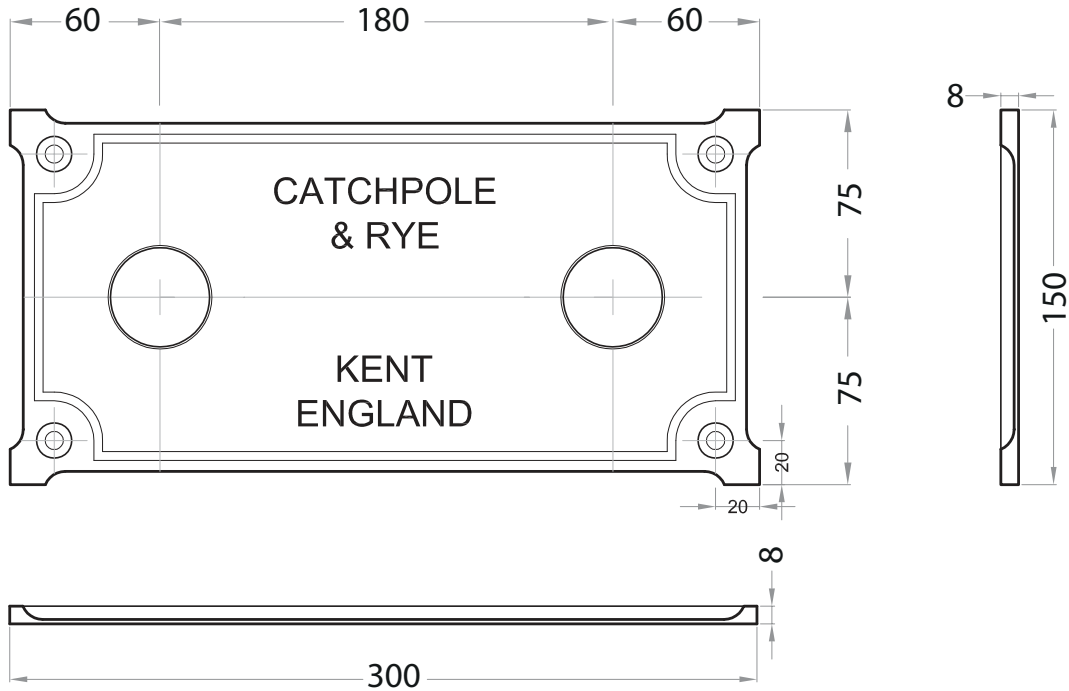

Catchpole & Rye

Saracens Dairy,
Pluckley,
Kent. U.K.
TN27 0SA.
TEL: +44 (0)1233 840840
EMAIL: info@catchpoleandrye.com

Product Range:
Accessories & Fittings

Product Name:
Catchpole and Rye Wallplate

DIMENSIONAL DATA SHEET DATE: AUGUST 2019

NOTES:
DIMENSIONS IN MILLIMETRES.
WHILST EVERY EFFORT IS MADE TO ENSURE THE ACCURACY OF THESE DATA SHEETS THEY ARE SUBJECT TO CHANGE WITHOUT NOTICE AS PART OF THE COMPANY'S PRODUCT DEVELOPMENT PROCESS.