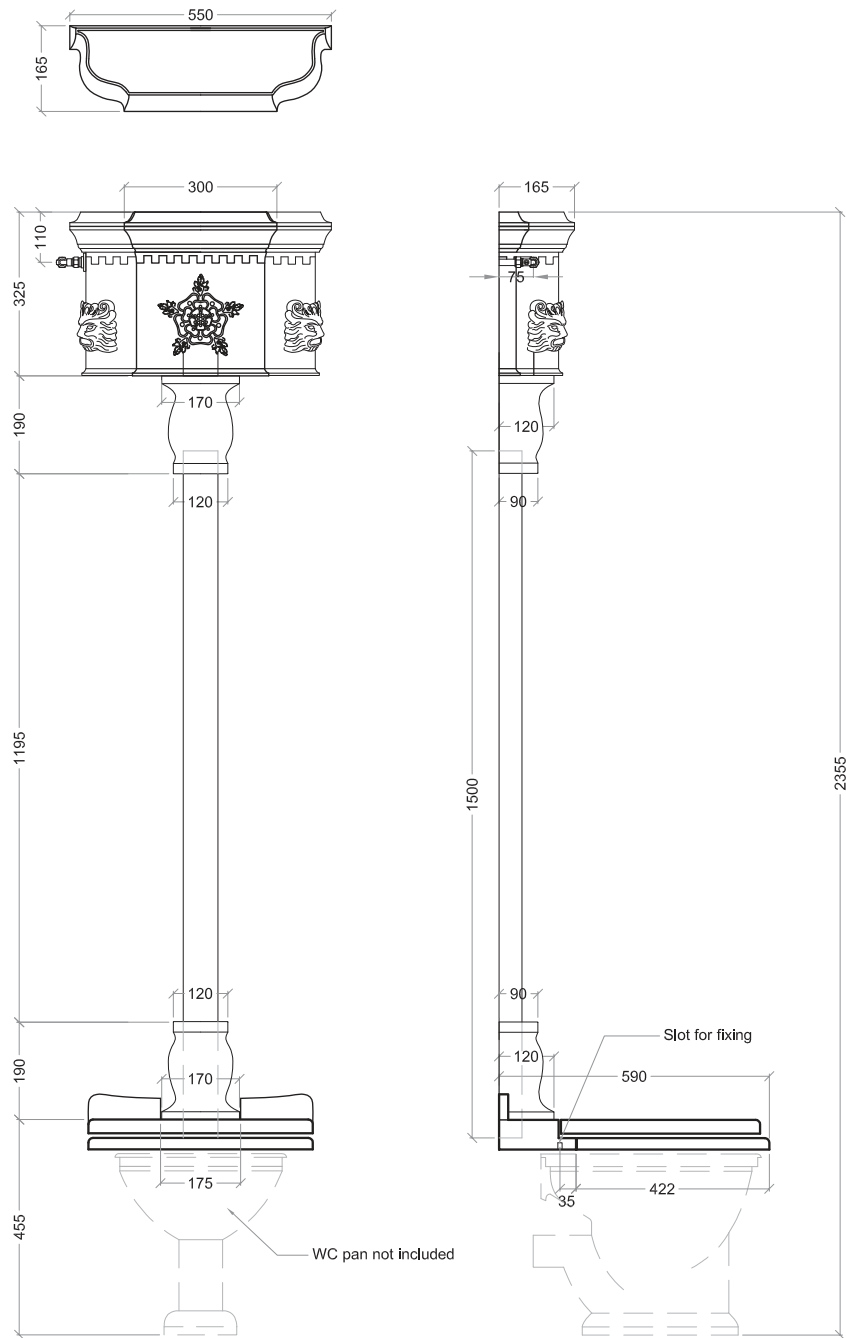

Catchpole & Rye

Saracens Dairy,
Pluckley,
Kent. U.K.
TN27 0SA.
TEL: +44 (0)1233 840840
EMAIL: info@catchpoleandrye.com

Product Range:
Toilets & Cisterns

Product Name:
Castella Cistern

DIMENSIONAL DATA SHEET DATE: JUNE 2019

WC pan not included

NOTES:
DIMENSIONS IN MILLIMETRES.
WHILST EVERY EFFORT IS MADE TO ENSURE THE ACCURACY OF THESE DATA SHEETS THEY ARE SUBJECT TO CHANGE WITHOUT NOTICE AS PART OF THE COMPANY'S PRODUCT DEVELOPMENT PROCESS.