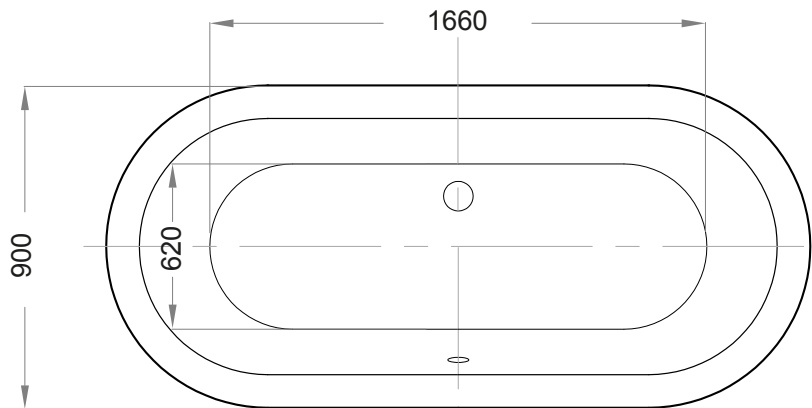

Catchpole & Rye

Saracens Dairy,
Pluckley,
Kent. U.K.
TN27 0SA.
TEL: +44 (0)1233 840840
EMAIL: info@catchpoleandrye.com

Product Range:

Baths

Product Name:

The Vingt Neuf

DIMENSIONAL DATA SHEET
DATE: AUGUST 2018

NOTES:

DIMENSIONS IN MILLIMETRES.

WHILST EVERY EFFORT IS MADE TO ENSURE THE ACCURACY OF THESE DATA SHEETS THEY ARE SUBJECT TO CHANGE WITHOUT NOTICE AS PART OF THE COMPANY'S PRODUCT DEVELOPMENT PROCESS.