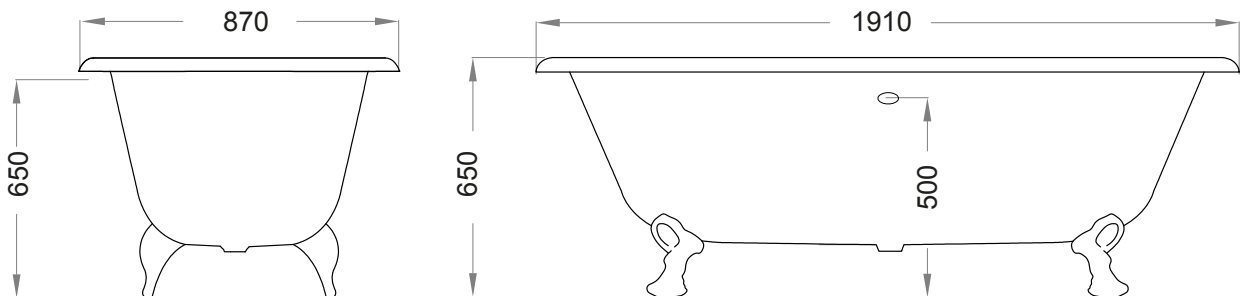

Catchpole & Rye

Saracens Dairy,
Pluckley,
Kent. U.K.
TN27 0SA.
TEL: +44 (0)1233 840840
EMAIL: info@catchpoleandrye.com

Product Range:

Baths

Product Name:

The Vingt Neuf

DIMENSIONAL DATA SHEET
DATE: AUGUST 2018

NOTES:

DIMENSIONS IN MILLIMETRES.

WHILST EVERY EFFORT IS MADE TO ENSURE THE ACCURACY OF THESE DATA SHEETS THEY ARE SUBJECT TO CHANGE WITHOUT NOTICE AS PART OF THE COMPANY'S PRODUCT DEVELOPMENT PROCESS.