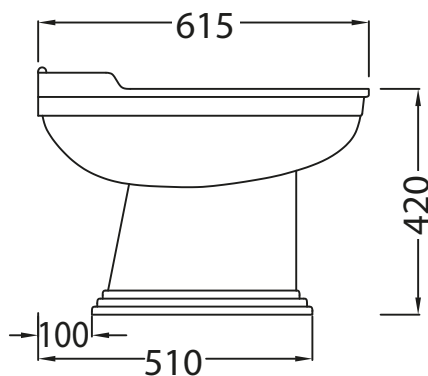

Catchpole & Rye

Saracens Dairy,
Pluckley,
Kent. U.K.
TN27 0SA.
TEL: +44 (0)1233 840840
EMAIL: info@catchpoleandrye.com

Product Range:
Lavatories & Cisterns

Product Name:
The Victoria Bidet

DIMENSIONAL DATA SHEET DATE: AUGUST 2018

NOTES:
DIMENSIONS IN MILLIMETRES.
WHILST EVERY EFFORT IS MADE TO ENSURE THE ACCURACY OF THESE DATA SHEETS THEY ARE SUBJECT TO CHANGE WITHOUT NOTICE AS PART OF THE COMPANY'S PRODUCT DEVELOPMENT PROCESS.