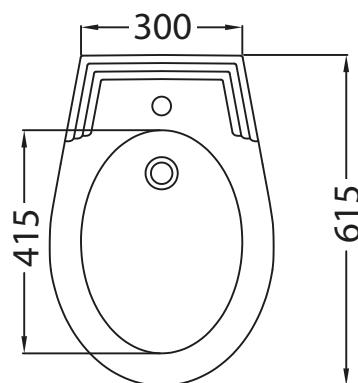

Catchpole & Rye

Saracens Dairy,
Pluckley,
Kent. U.K.
TN27 0SA.
TEL: +44 (0)1233 840840
EMAIL: info@catchpoleandrye.com

Product Range:
Lavatories & Cisterns

Product Name:
The Victoria Bidet

DIMENSIONAL DATA SHEET DATE: AUGUST 2018

NOTES:
DIMENSIONS IN MILLIMETRES.
WHILST EVERY EFFORT IS MADE TO ENSURE THE ACCURACY OF THESE DATA SHEETS THEY ARE SUBJECT TO CHANGE WITHOUT NOTICE AS PART OF THE COMPANY'S PRODUCT DEVELOPMENT PROCESS.