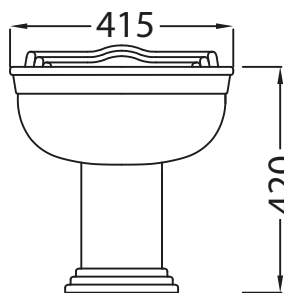

Catchpole & Rye

Saracens Dairy,
Pluckley,
Kent. U.K.
TN27 0SA.
TEL: +44 (0)1233 840840
EMAIL: info@catchpoleandrye.com

Product Range:
Lavatories & Cisterns

Product Name:
The Victoria Bidet

DIMENSIONAL DATA SHEET DATE: AUGUST 2018

NOTES:
DIMENSIONS IN MILLIMETRES.
WHILST EVERY EFFORT IS MADE TO ENSURE THE ACCURACY OF THESE DATA SHEETS THEY ARE SUBJECT TO CHANGE WITHOUT NOTICE AS PART OF THE COMPANY'S PRODUCT DEVELOPMENT PROCESS.