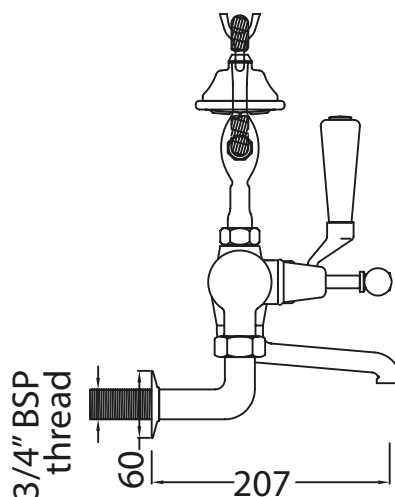

Catchpole & Rye

Saracens Dairy,
Pluckley,
Kent. U.K.
TN27 0SA.
TEL: +44 (0)1233 840840
EMAIL: info@catchpoleandrye.com

Product Range:

Taps

Product Name:

The Solheim Wall Mounted
Bath Shower Mixer

DIMENSIONAL DATA SHEET

DATE: AUGUST 2018

NOTES:

DIMENSIONS IN MILLIMETRES.

WHILST EVERY EFFORT IS MADE TO ENSURE THE ACCURACY OF THESE DATA SHEETS THEY ARE SUBJECT TO CHANGE WITHOUT NOTICE AS PART OF THE COMPANY'S PRODUCT DEVELOPMENT PROCESS.