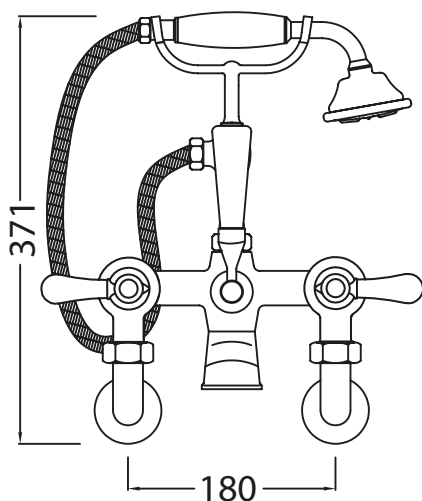

Catchpole & Rye

Saracens Dairy,
Pluckley,
Kent. U.K.
TN27 0SA.
TEL: +44 (0)1233 840840
EMAIL: info@catchpoleandrye.com

Product Range:

Taps

Product Name:

The Solheim Wall Mounted
Bath Shower Mixer

DIMENSIONAL DATA SHEET

DATE: AUGUST 2018

NOTES:

DIMENSIONS IN MILLIMETRES.

WHILST EVERY EFFORT IS MADE TO ENSURE THE ACCURACY OF THESE DATA SHEETS THEY ARE SUBJECT TO CHANGE WITHOUT NOTICE AS PART OF THE COMPANY'S PRODUCT DEVELOPMENT PROCESS.