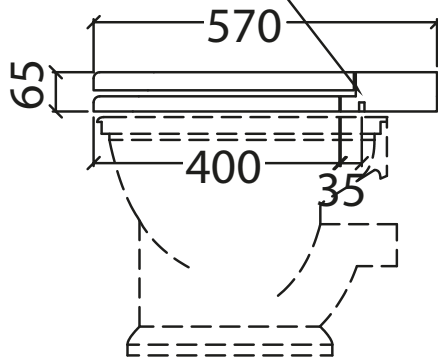

Catchpole & Rye

Saracens Dairy,
Pluckley,
Kent. U.K.
TN27 0SA.
TEL: +44 (0)1233 840840
EMAIL: info@catchpoleandrye.com

Product Range:
Lavatories & Cisterns

Product Name:
The Round Lavatory Seat

DIMENSIONAL DATA SHEET
DATE: AUGUST 2018

Slot for fixing

**WC pan
not included**

NOTES:
DIMENSIONS IN MILLIMETRES.
WHILST EVERY EFFORT IS MADE TO ENSURE THE ACCURACY OF THESE DATA SHEETS THEY ARE SUBJECT TO CHANGE WITHOUT NOTICE AS PART OF THE COMPANY'S PRODUCT DEVELOPMENT PROCESS.