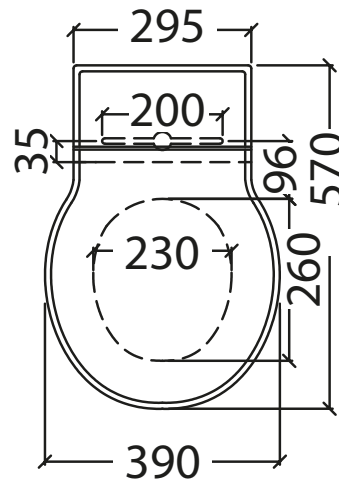

Catchpole & Rye

Saracens Dairy,
Pluckley,
Kent. U.K.
TN27 0SA.
TEL: +44 (0)1233 840840
EMAIL: info@catchpoleandrye.com

Product Range:
Lavatories & Cisterns

Product Name:
The Round Lavatory Seat

DIMENSIONAL DATA SHEET
DATE: AUGUST 2018

Slot for fixing

**WC pan
not included**

NOTES:
DIMENSIONS IN MILLIMETRES.
WHILST EVERY EFFORT IS MADE TO ENSURE THE ACCURACY OF THESE DATA SHEETS THEY ARE SUBJECT TO CHANGE WITHOUT NOTICE AS PART OF THE COMPANY'S PRODUCT DEVELOPMENT PROCESS.