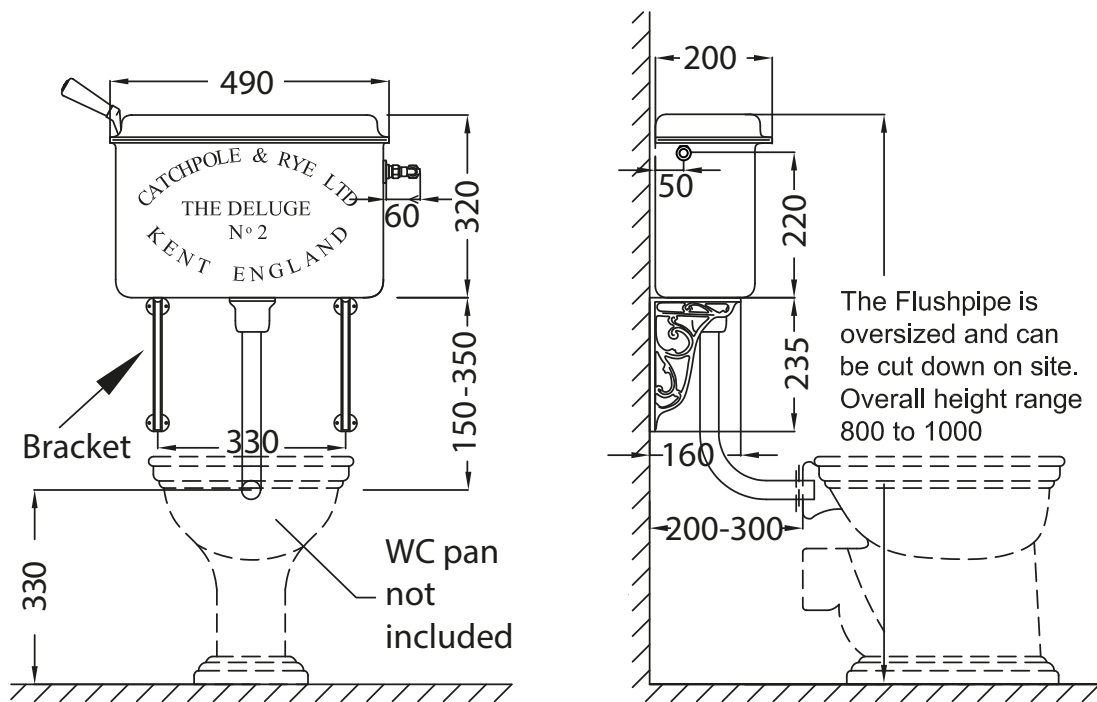

# Catchpole & Rye

Saracens Dairy,  
 Pluckley,  
 Kent. U.K.  
 TN27 0SA.  
 TEL: +44 (0)1233 840840  
 EMAIL: info@catchpoleandrye.com

Product Range:	Lavatories & Cisterns
Product Name:	The Low Level Metal W/C Ensemble

DIMENSIONAL DATA SHEET  
 DATE: SEPTEMBER 2018

NOTES:  
 DIMENSIONS IN MILLIMETRES.  
 WHILST EVERY EFFORT IS MADE TO ENSURE THE ACCURACY OF THESE DATA SHEETS THEY ARE SUBJECT TO CHANGE WITHOUT NOTICE AS PART OF THE COMPANY'S PRODUCT DEVELOPMENT PROCESS.