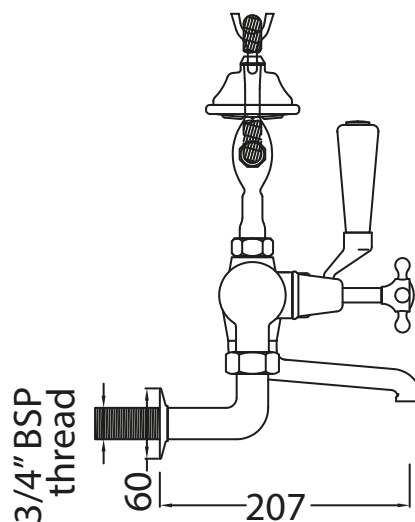

Catchpole & Rye

Saracens Dairy,
Pluckley,
Kent. U.K.
TN27 0SA.
TEL: +44 (0)1233 840840
EMAIL: info@catchpoleandrye.com

Product Range:

Taps

Product Name:

The English Wall Mounted
Bath Shower Mixer

DIMENSIONAL DATA SHEET

DATE: AUGUST 2018

NOTES:

DIMENSIONS IN MILLIMETRES.

WHILST EVERY EFFORT IS MADE TO ENSURE THE ACCURACY OF THESE DATA SHEETS THEY ARE SUBJECT TO CHANGE WITHOUT NOTICE AS PART OF THE COMPANY'S PRODUCT DEVELOPMENT PROCESS.