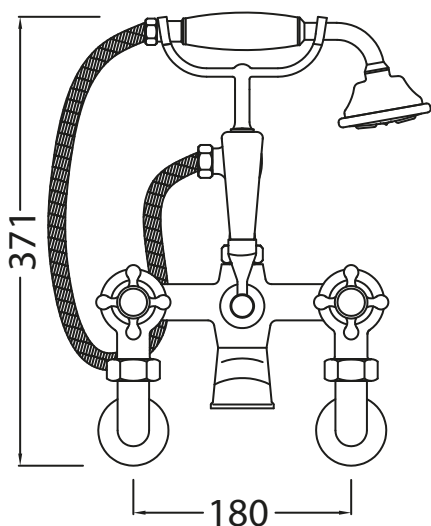

Catchpole & Rye

Saracens Dairy,
Pluckley,
Kent. U.K.
TN27 0SA.
TEL: +44 (0)1233 840840
EMAIL: info@catchpoleandrye.com

Product Range:

Taps

Product Name:

The English Wall Mounted
Bath Shower Mixer

DIMENSIONAL DATA SHEET

DATE: AUGUST 2018

NOTES:

DIMENSIONS IN MILLIMETRES.

WHILST EVERY EFFORT IS MADE TO ENSURE THE ACCURACY OF THESE DATA SHEETS THEY ARE SUBJECT TO CHANGE WITHOUT NOTICE AS PART OF THE COMPANY'S PRODUCT DEVELOPMENT PROCESS.