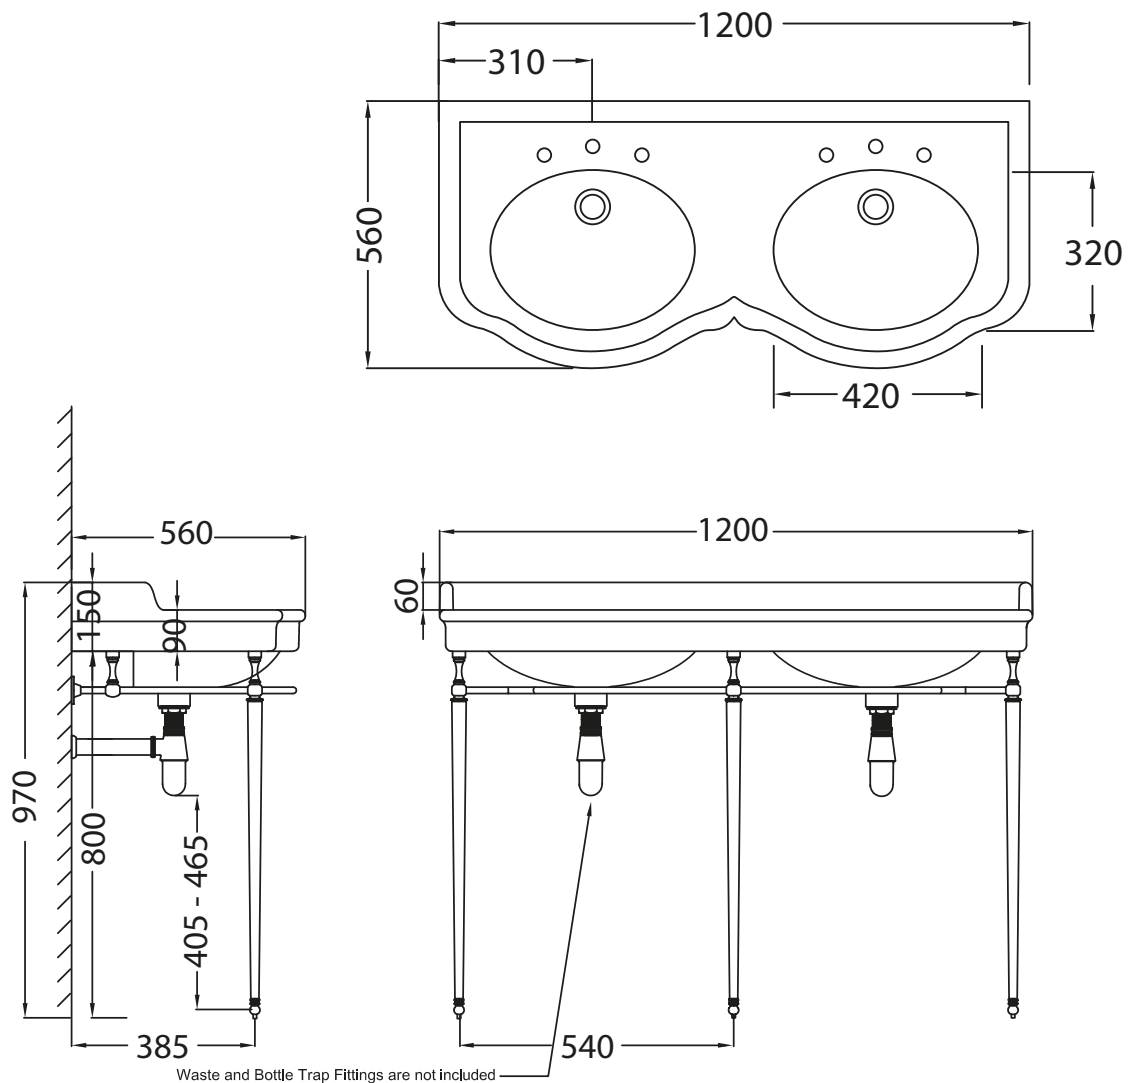

# Catchpole & Rye

Saracens Dairy,  
Pluckley,  
Kent. U.K.  
TN27 0SA.  
TEL: +44 (0)1233 840840  
EMAIL: info@catchpoleandrye.com

Product Range:  
Basins and Washstands

Product Name:  
The Empress Double Washstand  
on Frame

## DIMENSIONAL DATA SHEET DATE: AUGUST 2018

NOTES:  
DIMENSIONS IN MILLIMETRES.  
WHILST EVERY EFFORT IS MADE TO ENSURE THE ACCURACY OF THESE DATA SHEETS THEY ARE SUBJECT  
TO CHANGE WITHOUT NOTICE AS PART OF THE COMPANY'S PRODUCT DEVELOPMENT PROCESS.