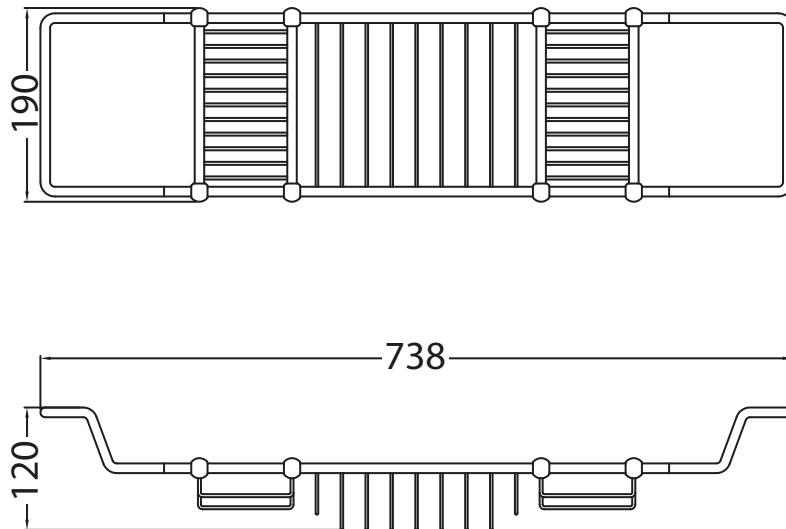

Catchpole & Rye

Saracens Dairy,
Pluckley,
Kent. U.K.
TN27 0SA.
TEL: +44 (0)1233 840840
EMAIL: info@catchpoleandrye.com

Product Range:
Accessories

Product Name:
The Empire Over Bath Rack

DIMENSIONAL DATA SHEET DATE: AUGUST 2018

NOTES:
DIMENSIONS IN MILLIMETRES.
WHILST EVERY EFFORT IS MADE TO ENSURE THE ACCURACY OF THESE DATA SHEETS THEY ARE SUBJECT TO CHANGE WITHOUT NOTICE AS PART OF THE COMPANY'S PRODUCT DEVELOPMENT PROCESS.