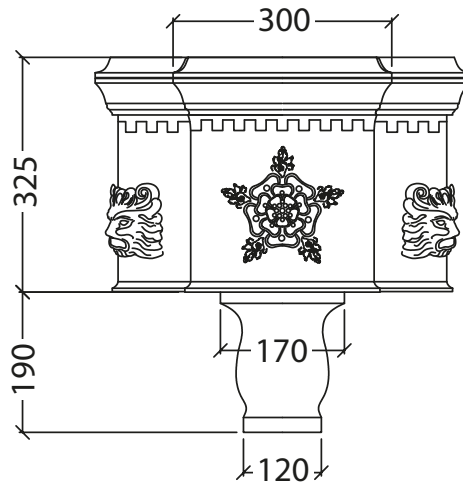

Catchpole & Rye

Saracens Dairy,
Pluckley,
Kent. U.K.
TN27 0SA.
TEL: +44 (0)1233 840840
EMAIL: info@catchpoleandrye.com

Product Range:
Lavatories & Cisterns

Product Name:
The Castella

DIMENSIONAL DATA SHEET DATE: AUGUST 2018

NOTES:
DIMENSIONS IN MILLIMETRES.
WHILST EVERY EFFORT IS MADE TO ENSURE THE ACCURACY OF THESE DATA SHEETS THEY ARE SUBJECT TO CHANGE WITHOUT NOTICE AS PART OF THE COMPANY'S PRODUCT DEVELOPMENT PROCESS.