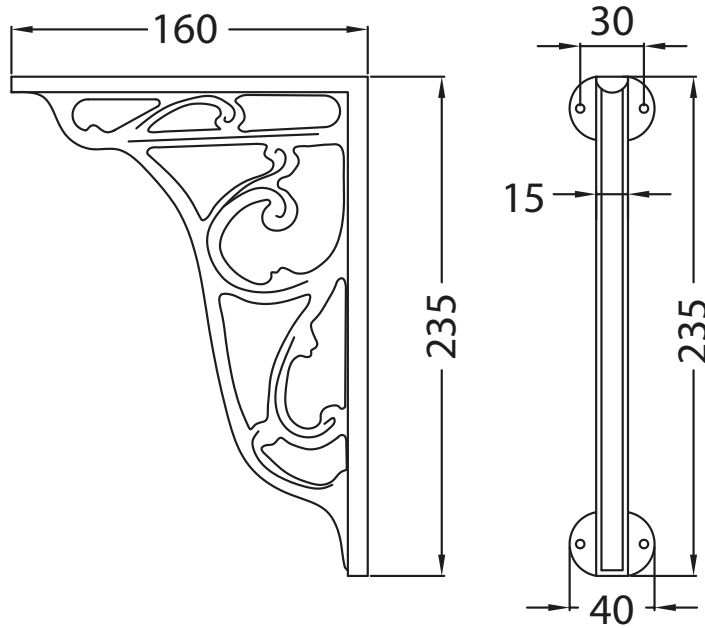

Catchpole & Rye

Saracens Dairy,
Pluckley,
Kent. U.K.
TN27 0SA.
TEL: +44 (0)1233 840840
EMAIL: info@catchpoleandrye.com

Product Range:

Fittings

Product Name:

Ornate Basin/Cistern Support Brackets

DIMENSIONAL DATA SHEET
DATE: AUGUST 2018

NOTES:

DIMENSIONS IN MILLIMETRES.

WHILST EVERY EFFORT IS MADE TO ENSURE THE ACCURACY OF THESE DATA SHEETS THEY ARE SUBJECT TO CHANGE WITHOUT NOTICE AS PART OF THE COMPANY'S PRODUCT DEVELOPMENT PROCESS.