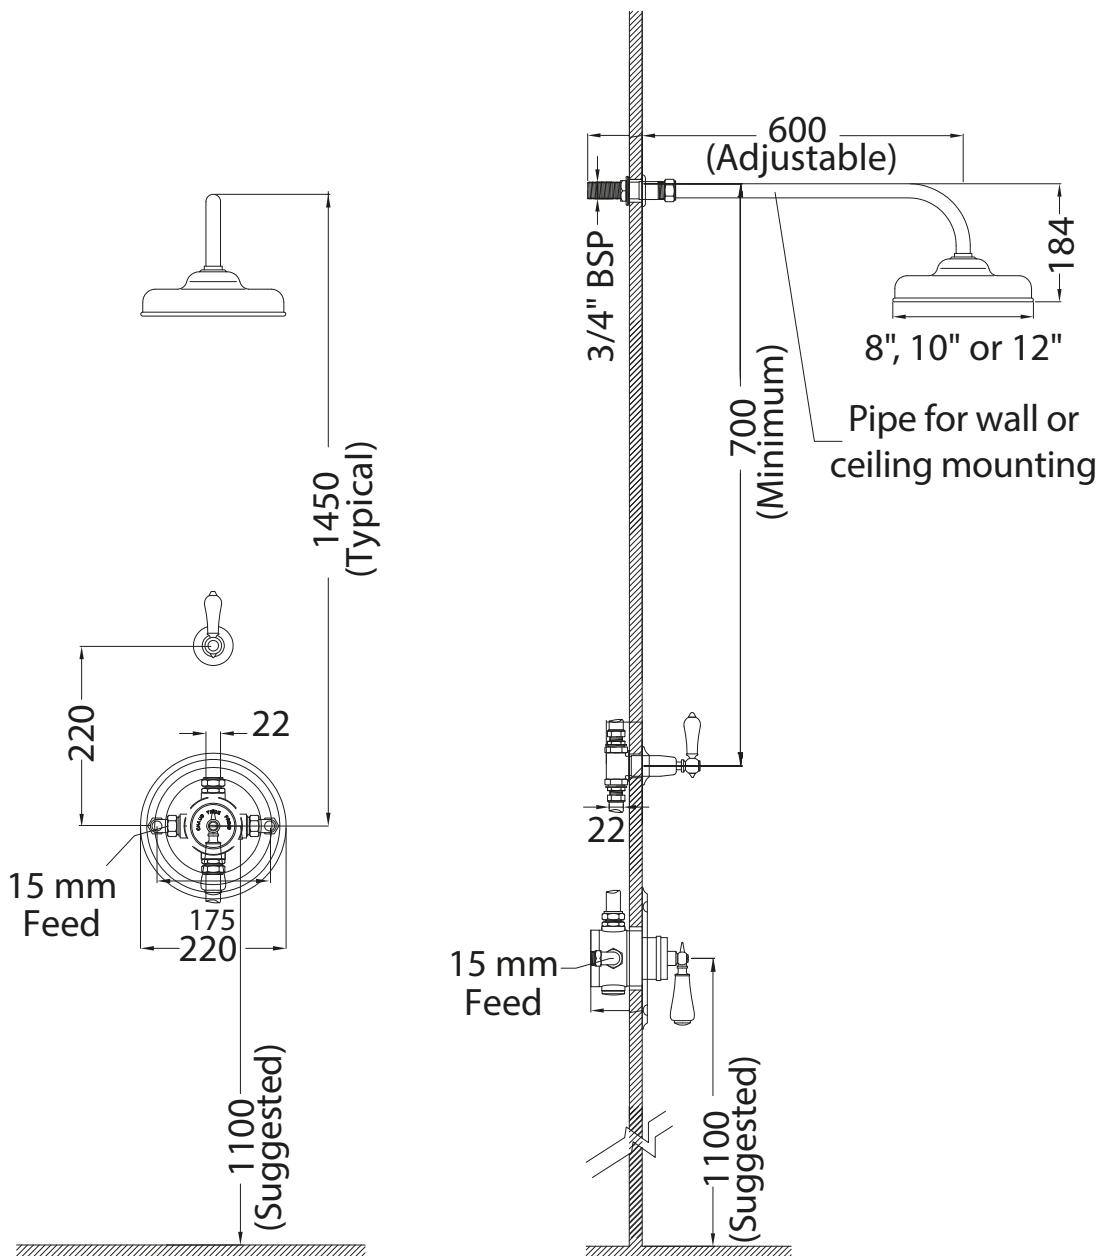

Catchpole & Rye

Saracens Dairy,
 Pluckley,
 Kent. U.K.
 TN27 0SA.
 TEL: +44 (0)1233 840840
 EMAIL: info@catchpoleandrye.com

Product Range:

Shower

Product Name:

Le Thermo Concealed

DIMENSIONAL DATA SHEET DATE: JULY 2018

NOTES:

DIMENSIONS IN MILLIMETRES.

WHILST EVERY EFFORT IS MADE TO ENSURE THE ACCURACY OF THESE DATA SHEETS THEY ARE SUBJECT TO CHANGE WITHOUT NOTICE AS PART OF THE COMPANY'S PRODUCT DEVELOPMENT PROCESS.