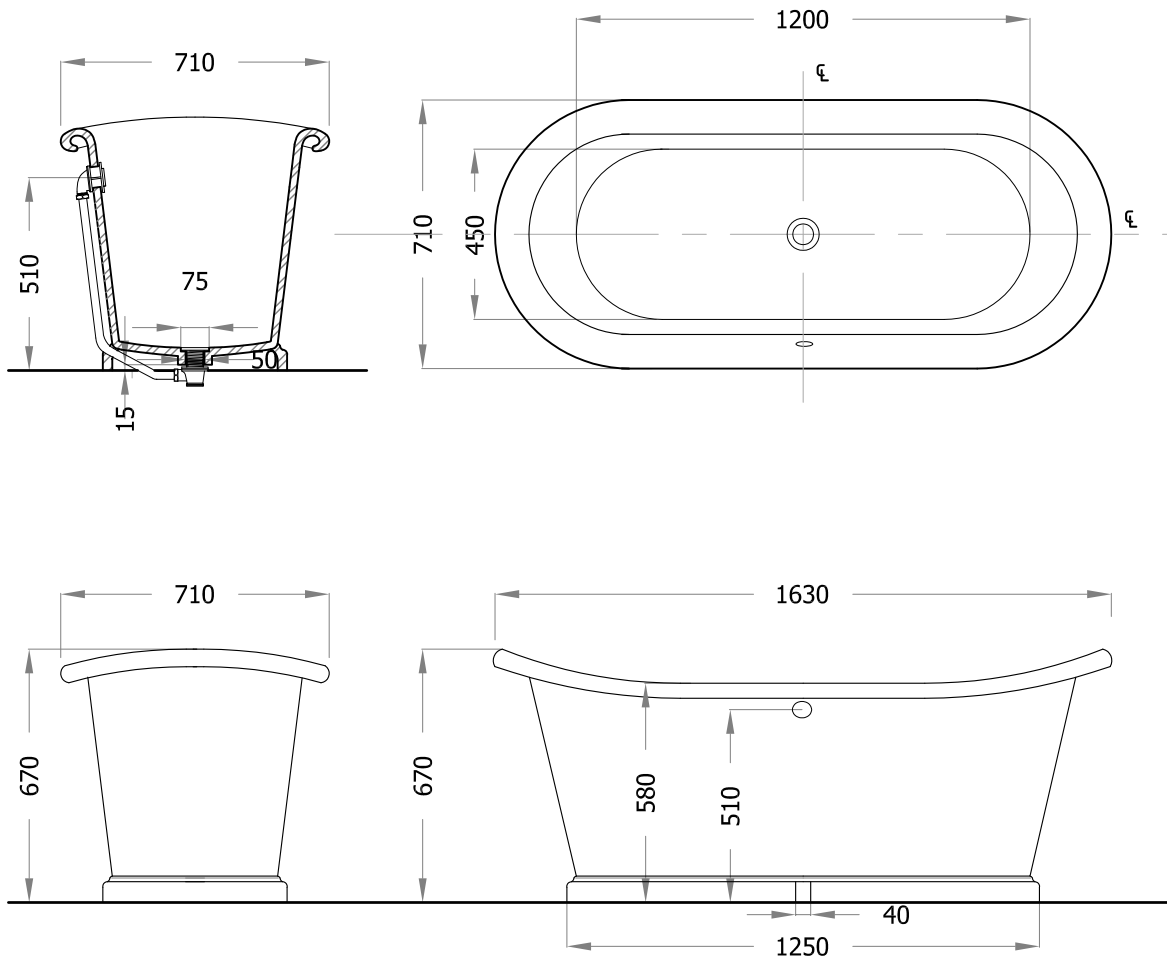

Catchpole & Rye

Saracens Dairy,
Pluckley,
Kent. U.K.
TN27 0SA.
TEL: +44 (0)1233 840840
EMAIL: info@catchpoleandrye.com

Product Range:

Baths

Product Name:

Le Bain De Bateau

DIMENSIONAL DATA SHEET DATE: AUGUST 2018

NOTES:

DIMENSIONS IN MILLIMETRES.

WHILST EVERY EFFORT IS MADE TO ENSURE THE ACCURACY OF THESE DATA SHEETS THEY ARE SUBJECT TO CHANGE WITHOUT NOTICE AS PART OF THE COMPANY'S PRODUCT DEVELOPMENT PROCESS.