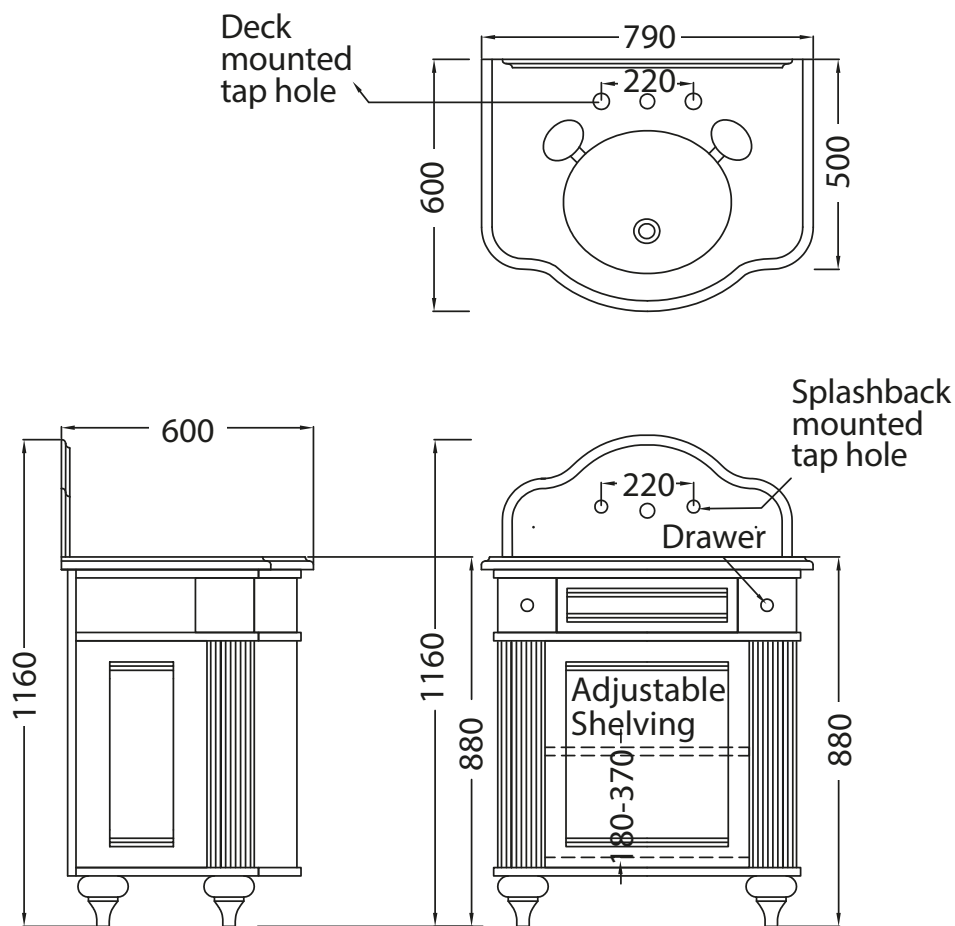

Catchpole & Rye

Saracens Dairy,
 Pluckley,
 Kent. U.K.
 TN27 0SA.
 TEL: +44 (0)1233 840840
 EMAIL: info@catchpoleandrye.com

Product Range:
 Basins and Washstands

Product Name:
 La Parisienne
 Single Marble Vanity Unit

DIMENSIONAL DATA SHEET DATE: AUGUST 2018

NOTES:
 DIMENSIONS IN MILLIMETRES.
 WHILST EVERY EFFORT IS MADE TO ENSURE THE ACCURACY OF THESE DATA SHEETS THEY ARE SUBJECT
 TO CHANGE WITHOUT NOTICE AS PART OF THE COMPANY'S PRODUCT DEVELOPMENT PROCESS.