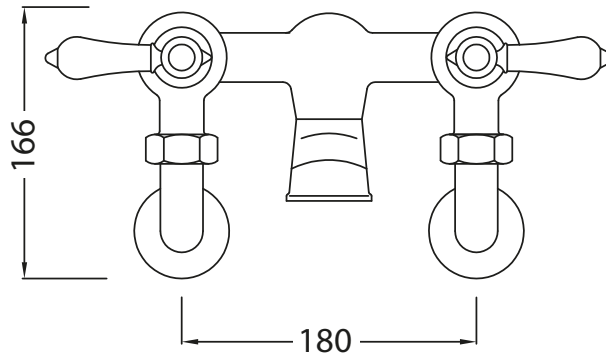

Catchpole & Rye

Saracens Dairy,
Pluckley,
Kent. U.K.
TN27 0SA.
TEL: +44 (0)1233 840840
EMAIL: info@catchpoleandrye.com

Product Range:

Taps

Product Name:

La Fontaine Wall Mounted Bath Filler

DIMENSIONAL DATA SHEET
DATE: AUGUST 2018

NOTES:

DIMENSIONS IN MILLIMETRES.

WHILST EVERY EFFORT IS MADE TO ENSURE THE ACCURACY OF THESE DATA SHEETS THEY ARE SUBJECT TO CHANGE WITHOUT NOTICE AS PART OF THE COMPANY'S PRODUCT DEVELOPMENT PROCESS.