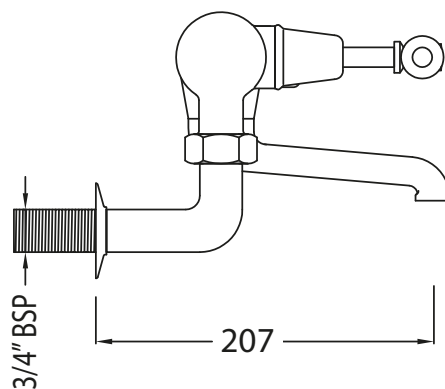

Catchpole & Rye

Saracens Dairy,
Pluckley,
Kent. U.K.
TN27 0SA.
TEL: +44 (0)1233 840840
EMAIL: info@catchpoleandrye.com

Product Range:

Taps

Product Name:

La Fontaine Wall Mounted Bath Filler

DIMENSIONAL DATA SHEET
DATE: AUGUST 2018

NOTES:

DIMENSIONS IN MILLIMETRES.

WHILST EVERY EFFORT IS MADE TO ENSURE THE ACCURACY OF THESE DATA SHEETS THEY ARE SUBJECT TO CHANGE WITHOUT NOTICE AS PART OF THE COMPANY'S PRODUCT DEVELOPMENT PROCESS.