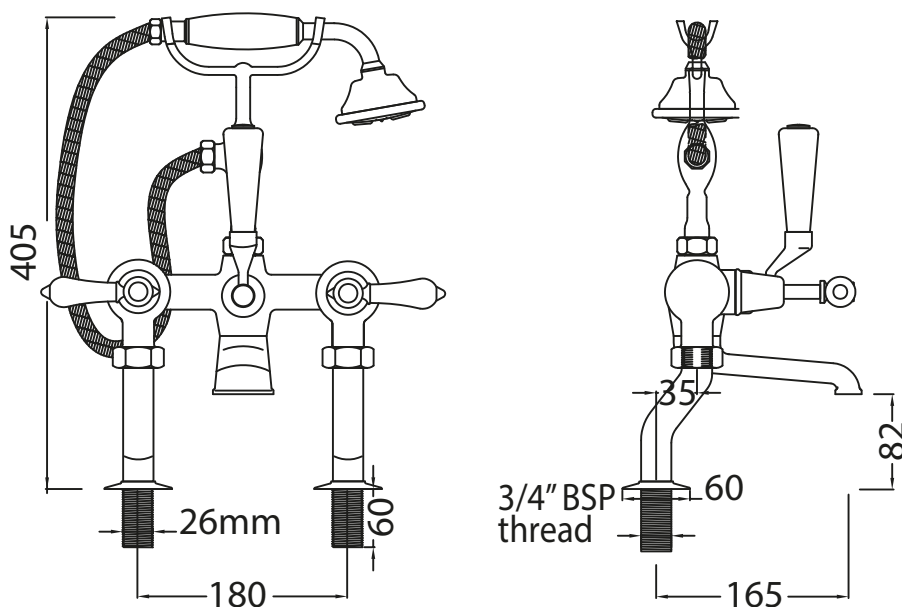

Catchpole & Rye

Saracens Dairy,
Pluckley,
Kent. U.K.
TN27 0SA.
TEL: +44 (0)1233 840840
EMAIL: info@catchpoleandrye.com

Product Range:

Taps

Product Name:

La Fontaine Deck Mounted
Bath Shower Mixer

DIMENSIONAL DATA SHEET

DATE: AUGUST 2018

NOTES:

DIMENSIONS IN MILLIMETRES.

WHILST EVERY EFFORT IS MADE TO ENSURE THE ACCURACY OF THESE DATA SHEETS THEY ARE SUBJECT TO CHANGE WITHOUT NOTICE AS PART OF THE COMPANY'S PRODUCT DEVELOPMENT PROCESS.