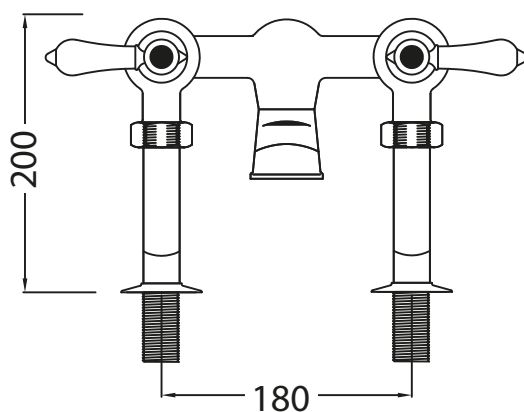

Catchpole & Rye

Saracens Dairy,
Pluckley,
Kent. U.K.
TN27 0SA.
TEL: +44 (0)1233 840840
EMAIL: info@catchpoleandrye.com

Product Range:

Taps

Product Name:

La Fontaine Deck Mounted Bath Filler

DIMENSIONAL DATA SHEET

DATE: AUGUST 2018

NOTES:

DIMENSIONS IN MILLIMETRES.

WHILST EVERY EFFORT IS MADE TO ENSURE THE ACCURACY OF THESE DATA SHEETS THEY ARE SUBJECT TO CHANGE WITHOUT NOTICE AS PART OF THE COMPANY'S PRODUCT DEVELOPMENT PROCESS.