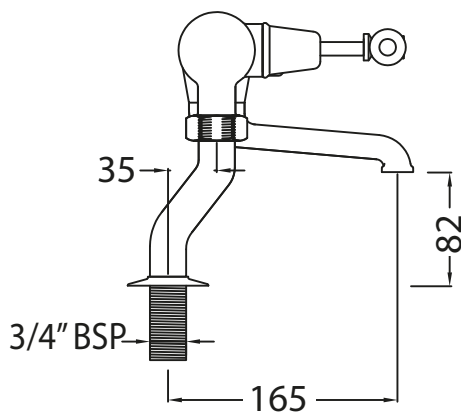

Catchpole & Rye

Saracens Dairy,
Pluckley,
Kent. U.K.
TN27 0SA.
TEL: +44 (0)1233 840840
EMAIL: info@catchpoleandrye.com

Product Range:

Taps

Product Name:

La Fontaine Deck Mounted Bath Filler

DIMENSIONAL DATA SHEET

DATE: AUGUST 2018

NOTES:

DIMENSIONS IN MILLIMETRES.

WHILST EVERY EFFORT IS MADE TO ENSURE THE ACCURACY OF THESE DATA SHEETS THEY ARE SUBJECT TO CHANGE WITHOUT NOTICE AS PART OF THE COMPANY'S PRODUCT DEVELOPMENT PROCESS.