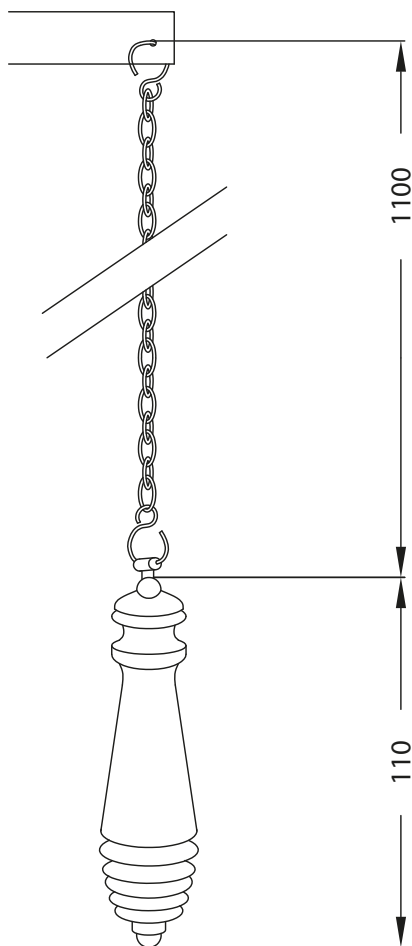

Catchpole & Rye

Saracens Dairy,
Pluckley,
Kent. U.K.
TN27 0SA.
TEL: +44 (0)1233 840840
EMAIL: info@catchpoleandrye.com

Product Range:

Fittings

Product Name:

Ceramic Cistern Pull and Chain

DIMENSIONAL DATA SHEET

DATE: AUGUST 2018

NOTES:

DIMENSIONS IN MILLIMETRES.

WHILST EVERY EFFORT IS MADE TO ENSURE THE ACCURACY OF THESE DATA SHEETS THEY ARE SUBJECT TO CHANGE WITHOUT NOTICE AS PART OF THE COMPANY'S PRODUCT DEVELOPMENT PROCESS.