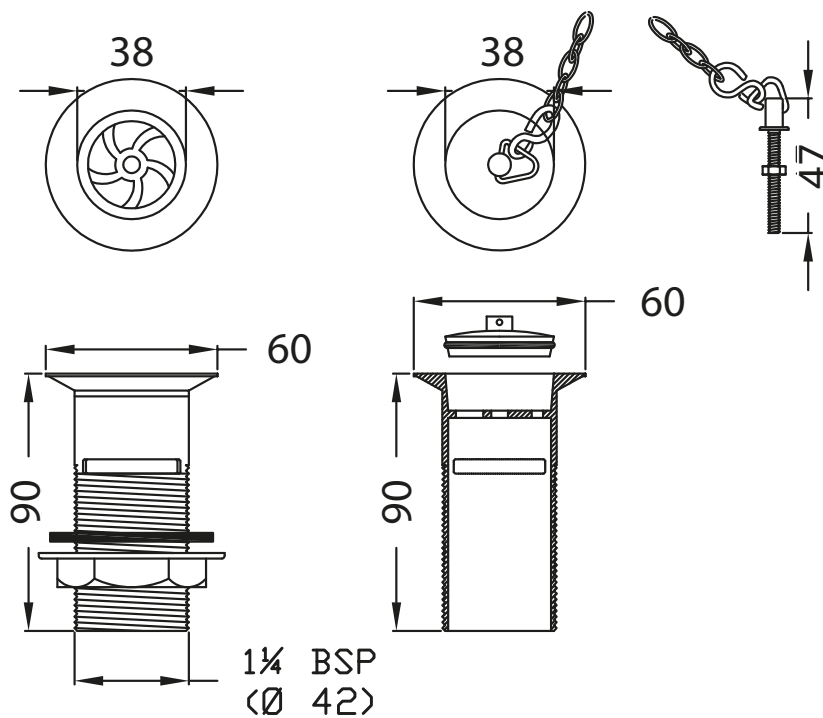

# Catchpole & Rye

Saracens Dairy,  
Pluckley,  
Kent. U.K.  
TN27 0SA.  
TEL: +44 (0)1233 840840  
EMAIL: info@catchpoleandrye.com

Product Range:

Fittings

Product Name:

Basin Waste, Plug and Chain

## DIMENSIONAL DATA SHEET

DATE: AUGUST 2018

### NOTES:

DIMENSIONS IN MILLIMETRES.

WHILST EVERY EFFORT IS MADE TO ENSURE THE ACCURACY OF THESE DATA SHEETS THEY ARE SUBJECT TO CHANGE WITHOUT NOTICE AS PART OF THE COMPANY'S PRODUCT DEVELOPMENT PROCESS.