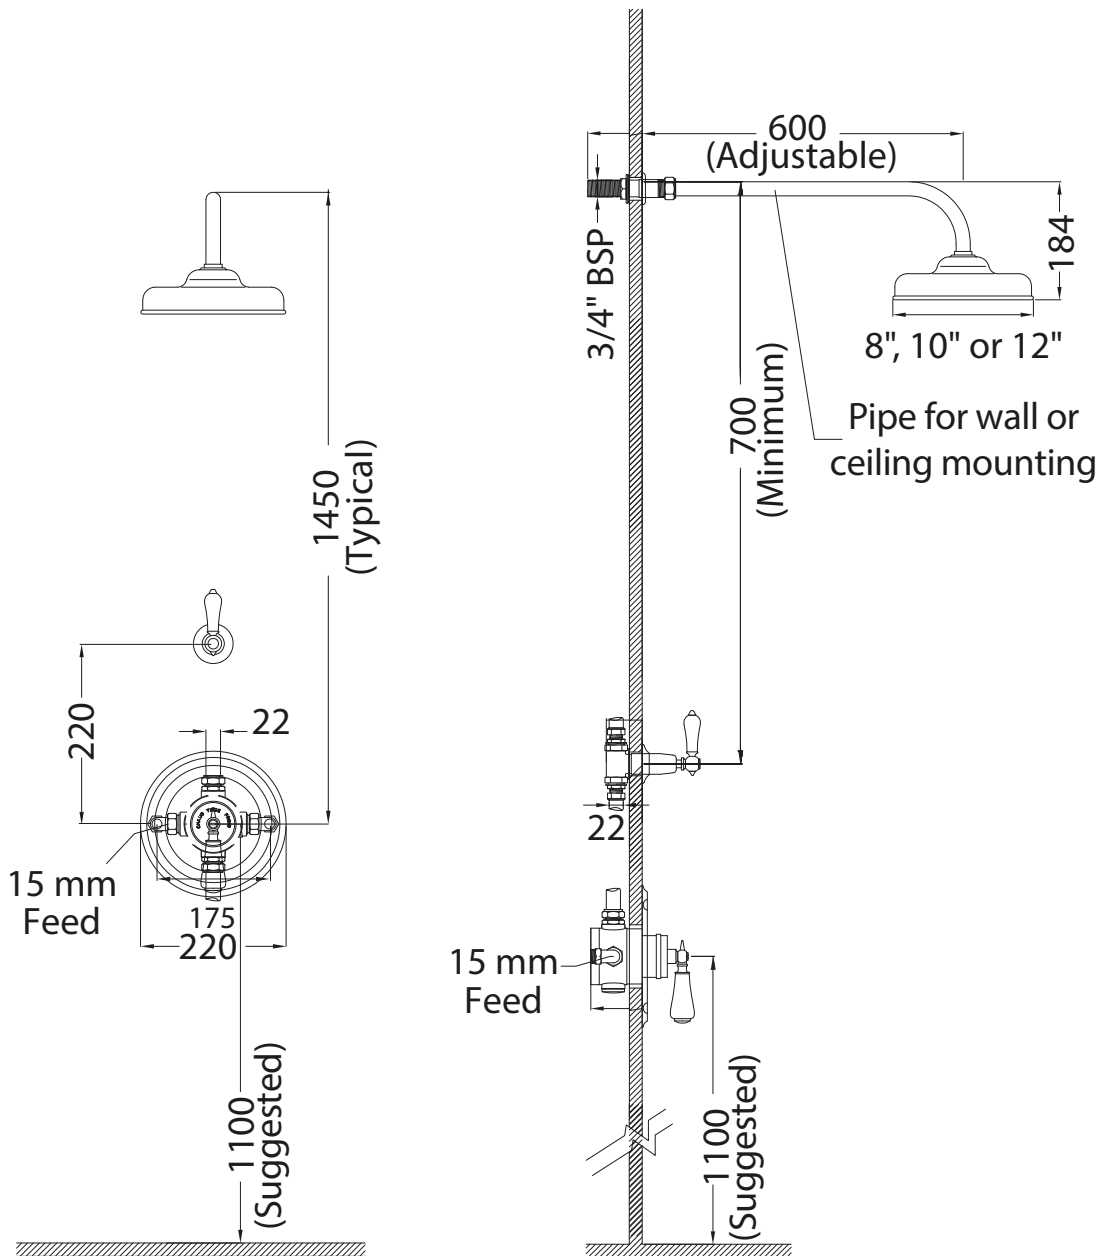

Catchpole & Rye

Saracens Dairy,
 Pluckley,
 Kent. U.K.
 TN27 0SA.
 TEL: +44 (0)1233 840840
 EMAIL: info@catchpoleandrye.com

Product Range:

Shower

Product Name:

Le Thermo Concealed

DIMENSIONAL DATA SHEET
 DATE: JULY 2018

NOTES:

DIMENSIONS IN MILLIMETRES.

WHILST EVERY EFFORT IS MADE TO ENSURE THE ACCURACY OF THESE DATA SHEETS THEY ARE SUBJECT TO CHANGE WITHOUT NOTICE AS PART OF THE COMPANY'S PRODUCT DEVELOPMENT PROCESS.