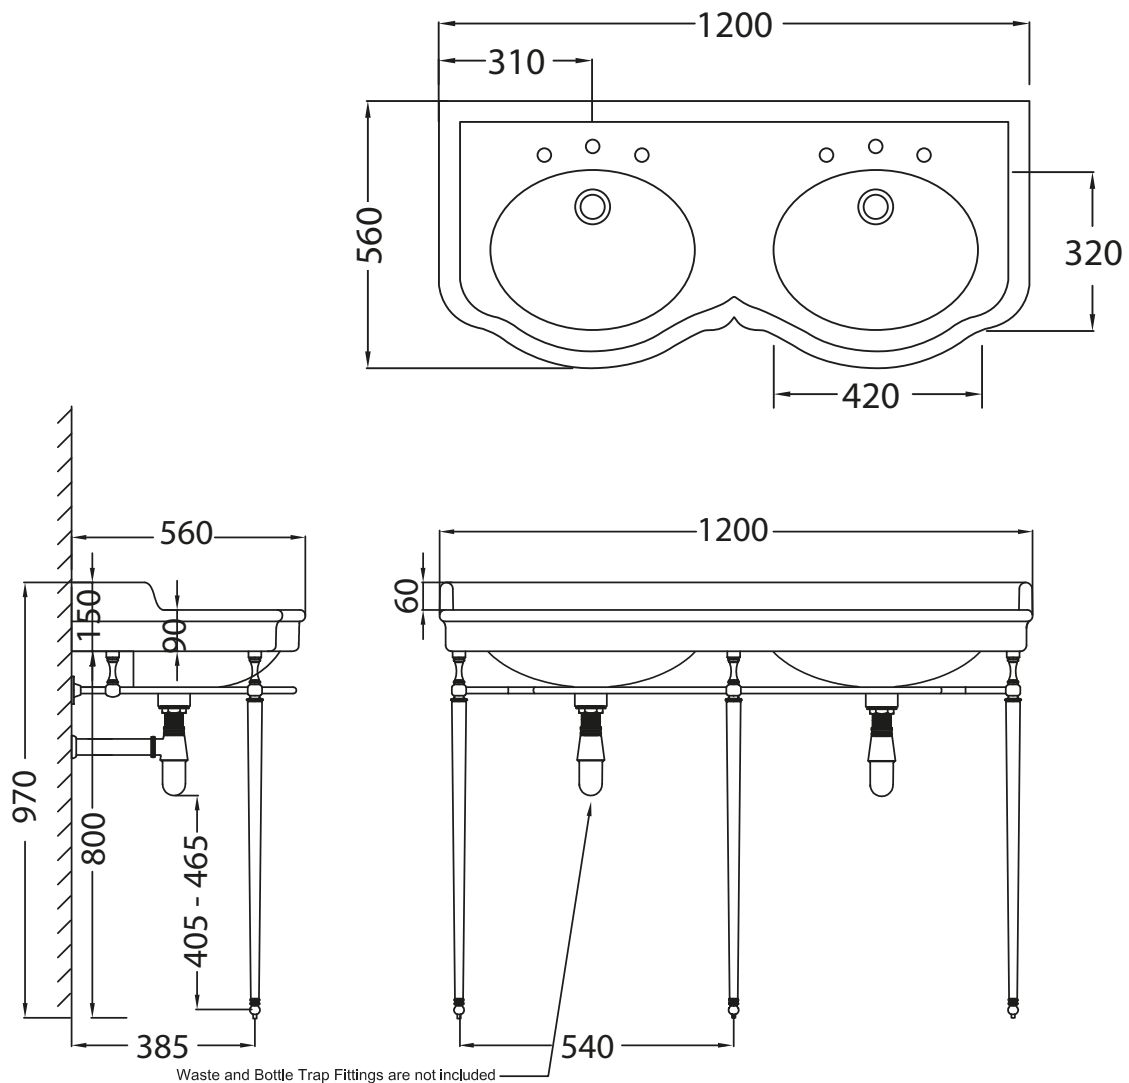

Catchpole & Rye

Saracens Dairy,
Pluckley,
Kent. U.K.
TN27 0SA.
TEL: +44 (0)1233 840840
EMAIL: info@catchpoleandrye.com

Product Range:
Basins and Washstands

Product Name:
The Empress Double Washstand
on Frame

DIMENSIONAL DATA SHEET DATE: AUGUST 2018

NOTES:
DIMENSIONS IN MILLIMETRES.
WHILST EVERY EFFORT IS MADE TO ENSURE THE ACCURACY OF THESE DATA SHEETS THEY ARE SUBJECT
TO CHANGE WITHOUT NOTICE AS PART OF THE COMPANY'S PRODUCT DEVELOPMENT PROCESS.