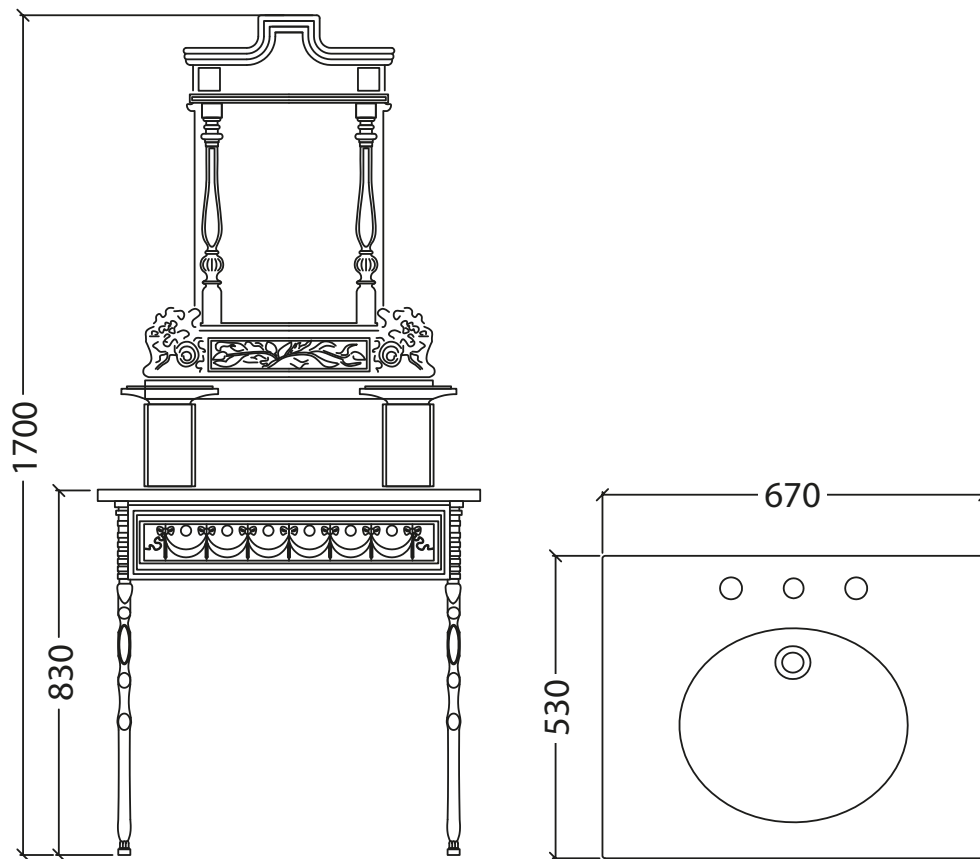

# Catchpole & Rye

Saracens Dairy,  
Pluckley,  
Kent. U.K.  
TN27 0SA.  
TEL: +44 (0)1233 840840  
EMAIL: info@catchpoleandrye.com

Product Range:  
Basins and Washstands

Product Name:  
The Victoria Metal Washstand  
with Overmantel and Marble Top

## DIMENSIONAL DATA SHEET DATE: AUGUST 2018

NOTES:  
DIMENSIONS IN MILLIMETRES.  
WHILST EVERY EFFORT IS MADE TO ENSURE THE ACCURACY OF THESE DATA SHEETS THEY ARE SUBJECT  
TO CHANGE WITHOUT NOTICE AS PART OF THE COMPANY'S PRODUCT DEVELOPMENT PROCESS.