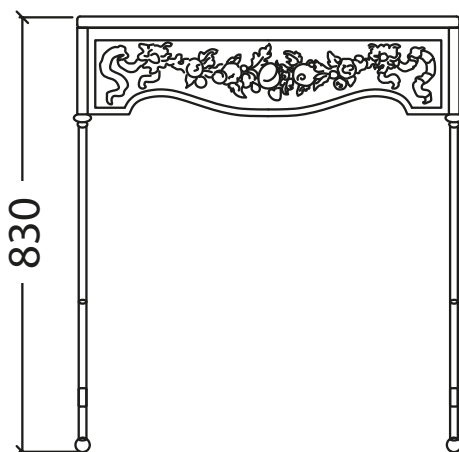

Catchpole & Rye

Saracens Dairy,
Pluckley,
Kent. U.K.
TN27 0SA.
TEL: +44 (0)1233 840840
EMAIL: info@catchpoleandrye.com

Product Range:
Basins and Washstands

Product Name:
The Victoria Metal Washstand
with Marble Top

DIMENSIONAL DATA SHEET DATE: AUGUST 2018

NOTES:
DIMENSIONS IN MILLIMETRES.
WHILST EVERY EFFORT IS MADE TO ENSURE THE ACCURACY OF THESE DATA SHEETS THEY ARE SUBJECT
TO CHANGE WITHOUT NOTICE AS PART OF THE COMPANY'S PRODUCT DEVELOPMENT PROCESS.