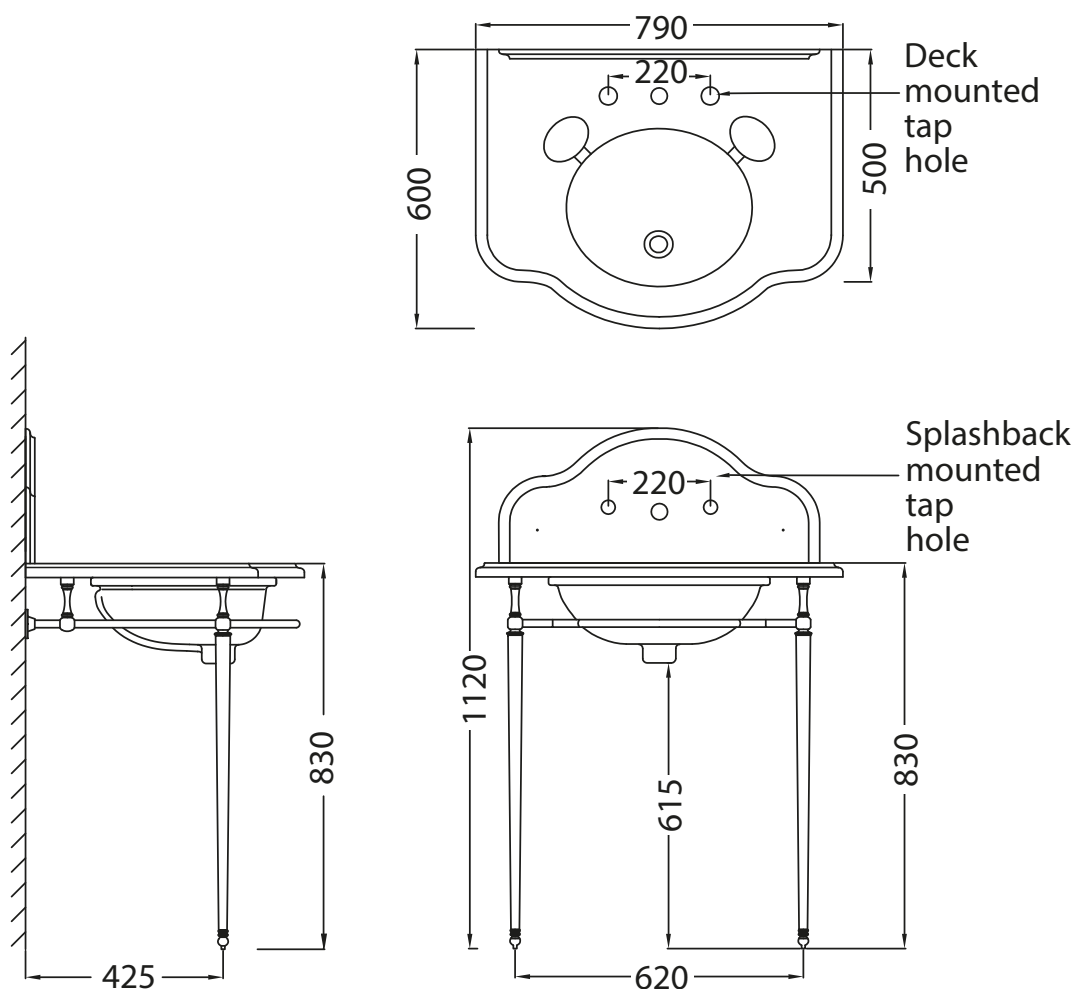

Catchpole & Rye

Saracens Dairy,
Pluckley,
Kent. U.K.
TN27 0SA.
TEL: +44 (0)1233 840840
EMAIL: info@catchpoleandrye.com

Product Range:
Basins and Washstands

Product Name:
La Parisienne
Single Marble Washstand

DIMENSIONAL DATA SHEET DATE: AUGUST 2018

NOTES:
DIMENSIONS IN MILLIMETRES.
WHILST EVERY EFFORT IS MADE TO ENSURE THE ACCURACY OF THESE DATA SHEETS THEY ARE SUBJECT TO CHANGE WITHOUT NOTICE AS PART OF THE COMPANY'S PRODUCT DEVELOPMENT PROCESS.