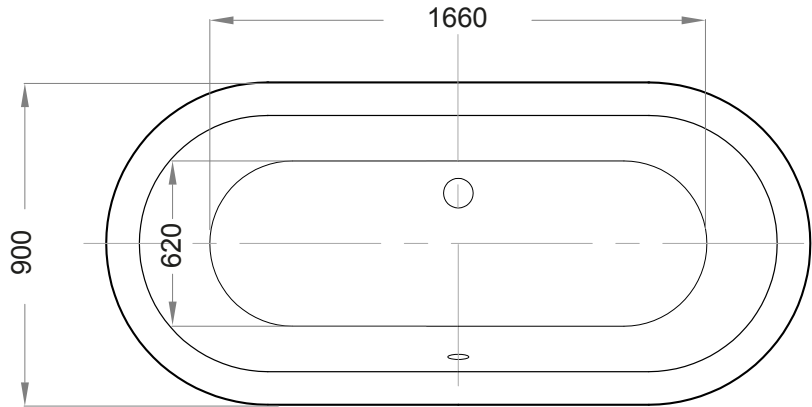

# Catchpole & Rye

Saracens Dairy,  
Pluckley,  
Kent. U.K.  
TN27 0SA.  
TEL: +44 (0)1233 840840  
EMAIL: info@catchpoleandrye.com

Product Range:

Shower

Product Name:

The Vingt Neuf

DIMENSIONAL DATA SHEET  
DATE: AUGUST 2018

**NOTES:**

DIMENSIONS IN MILLIMETRES.

WHILST EVERY EFFORT IS MADE TO ENSURE THE ACCURACY OF THESE DATA SHEETS THEY ARE SUBJECT TO CHANGE WITHOUT NOTICE AS PART OF THE COMPANY'S PRODUCT DEVELOPMENT PROCESS.