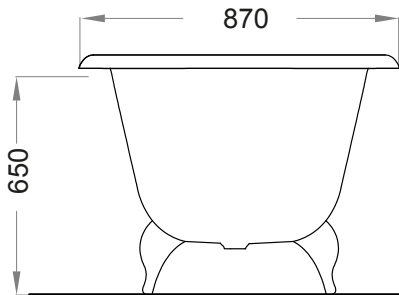

# Catchpole & Rye

Saracens Dairy,  
Pluckley,  
Kent. U.K.  
TN27 0SA.  
TEL: +44 (0)1233 840840  
EMAIL: info@catchpoleandrye.com

Product Range:

Shower

Product Name:

The Vingt Neuf

DIMENSIONAL DATA SHEET  
DATE: AUGUST 2018

**NOTES:**

DIMENSIONS IN MILLIMETRES.

WHILST EVERY EFFORT IS MADE TO ENSURE THE ACCURACY OF THESE DATA SHEETS THEY ARE SUBJECT TO CHANGE WITHOUT NOTICE AS PART OF THE COMPANY'S PRODUCT DEVELOPMENT PROCESS.