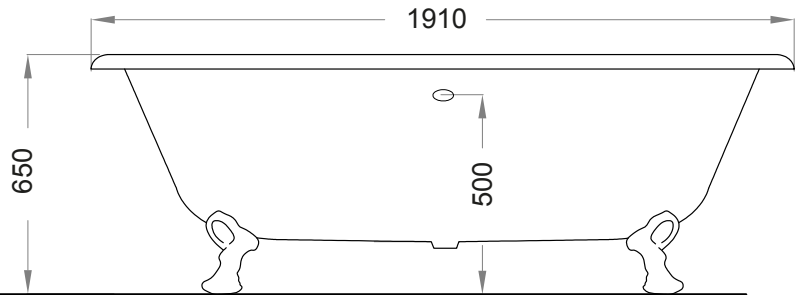

# Catchpole & Rye

Saracens Dairy,  
Pluckley,  
Kent. U.K.  
TN27 0SA.  
TEL: +44 (0)1233 840840  
EMAIL: info@catchpoleandrye.com

Product Range:

Shower

Product Name:

The Vingt Neuf

DIMENSIONAL DATA SHEET  
DATE: AUGUST 2018

**NOTES:**

DIMENSIONS IN MILLIMETRES.

WHILST EVERY EFFORT IS MADE TO ENSURE THE ACCURACY OF THESE DATA SHEETS THEY ARE SUBJECT TO CHANGE WITHOUT NOTICE AS PART OF THE COMPANY'S PRODUCT DEVELOPMENT PROCESS.