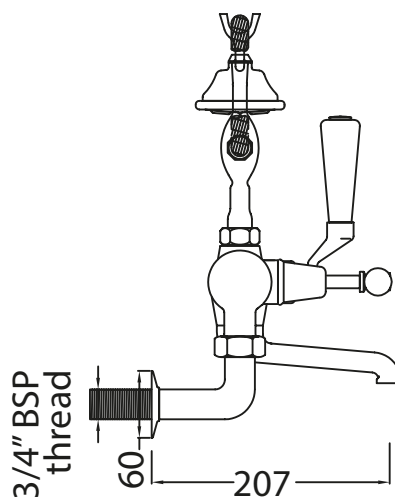

Catchpole & Rye

Saracens Dairy,
Pluckley,
Kent. U.K.
TN27 0SA.
TEL: +44 (0)1233 840840
EMAIL: info@catchpoleandrye.com

Product Range:

Taps

Product Name:

The Solheim Wall Mounted
Bath Shower Mixer

DIMENSIONAL DATA SHEET

DATE: AUGUST 2018

NOTES:

DIMENSIONS IN MILLIMETRES.

WHILST EVERY EFFORT IS MADE TO ENSURE THE ACCURACY OF THESE DATA SHEETS THEY ARE SUBJECT TO CHANGE WITHOUT NOTICE AS PART OF THE COMPANY'S PRODUCT DEVELOPMENT PROCESS.