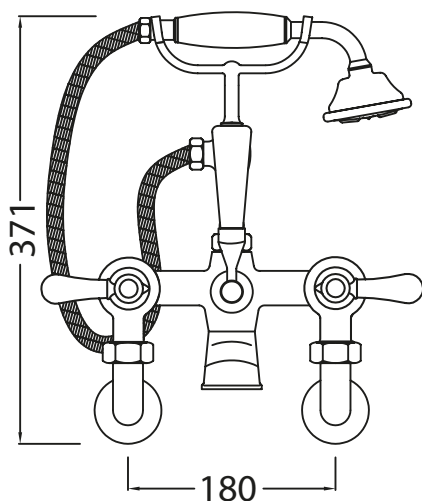

Catchpole & Rye

Saracens Dairy,
Pluckley,
Kent. U.K.
TN27 0SA.
TEL: +44 (0)1233 840840
EMAIL: info@catchpoleandrye.com

Product Range:

Taps

Product Name:

The Solheim Wall Mounted
Bath Shower Mixer

DIMENSIONAL DATA SHEET

DATE: AUGUST 2018

NOTES:

DIMENSIONS IN MILLIMETRES.

WHILST EVERY EFFORT IS MADE TO ENSURE THE ACCURACY OF THESE DATA SHEETS THEY ARE SUBJECT TO CHANGE WITHOUT NOTICE AS PART OF THE COMPANY'S PRODUCT DEVELOPMENT PROCESS.