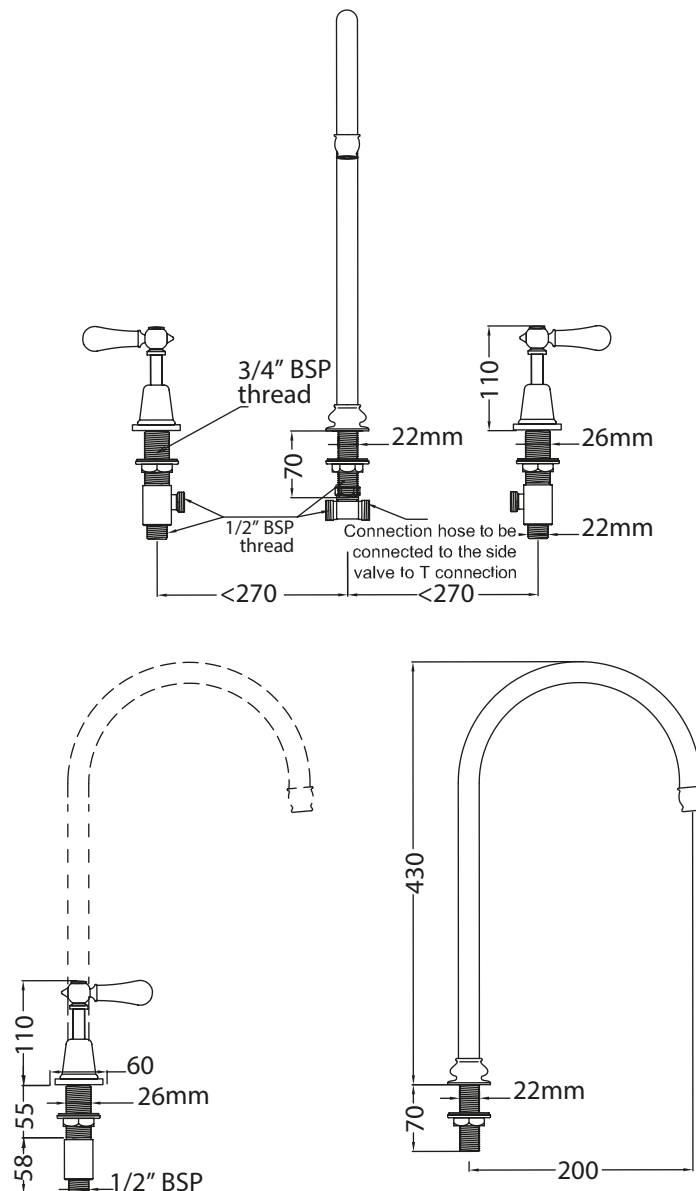

Catchpole & Rye

Saracens Dairy,
 Pluckley,
 Kent. U.K.
 TN27 0SA.
 TEL: +44 (0)1233 840840
 EMAIL: info@catchpoleandrye.com

Product Range:

Taps

Product Name:

The Solheim Three Hole Basin Tap
 with Extended Swan Neck Spout

DIMENSIONAL DATA SHEET DATE: AUGUST 2018

NOTES:

DIMENSIONS IN MILLIMETRES.

WHILST EVERY EFFORT IS MADE TO ENSURE THE ACCURACY OF THESE DATA SHEETS THEY ARE SUBJECT TO CHANGE WITHOUT NOTICE AS PART OF THE COMPANY'S PRODUCT DEVELOPMENT PROCESS.