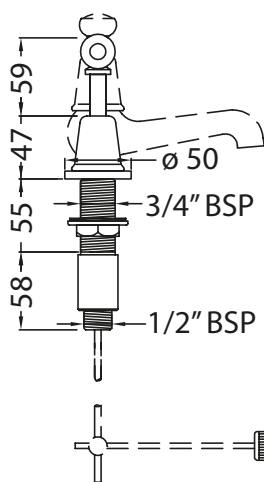

# Catchpole & Rye

Saracens Dairy,  
 Pluckley,  
 Kent. U.K.  
 TN27 0SA.  
 TEL: +44 (0)1233 840840  
 EMAIL: info@catchpoleandrye.com

Product Range:

Taps

Product Name:

The Solheim Three Hole Basin Tap

## DIMENSIONAL DATA SHEET DATE: AUGUST 2018

NOTES:  
 DIMENSIONS IN MILLIMETRES.  
 WHILST EVERY EFFORT IS MADE TO ENSURE THE ACCURACY OF THESE DATA SHEETS THEY ARE SUBJECT TO CHANGE WITHOUT NOTICE AS PART OF THE COMPANY'S PRODUCT DEVELOPMENT PROCESS.