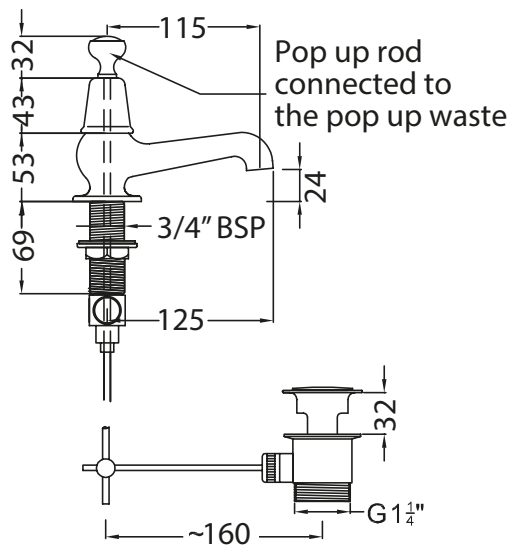

# Catchpole & Rye

Saracens Dairy,  
 Pluckley,  
 Kent. U.K.  
 TN27 0SA.  
 TEL: +44 (0)1233 840840  
 EMAIL: info@catchpoleandrye.com

Product Range:

Taps

Product Name:

The Solheim Three Hole Basin Tap

## DIMENSIONAL DATA SHEET DATE: AUGUST 2018

NOTES:  
 DIMENSIONS IN MILLIMETRES.  
 WHILST EVERY EFFORT IS MADE TO ENSURE THE ACCURACY OF THESE DATA SHEETS THEY ARE SUBJECT TO CHANGE WITHOUT NOTICE AS PART OF THE COMPANY'S PRODUCT DEVELOPMENT PROCESS.