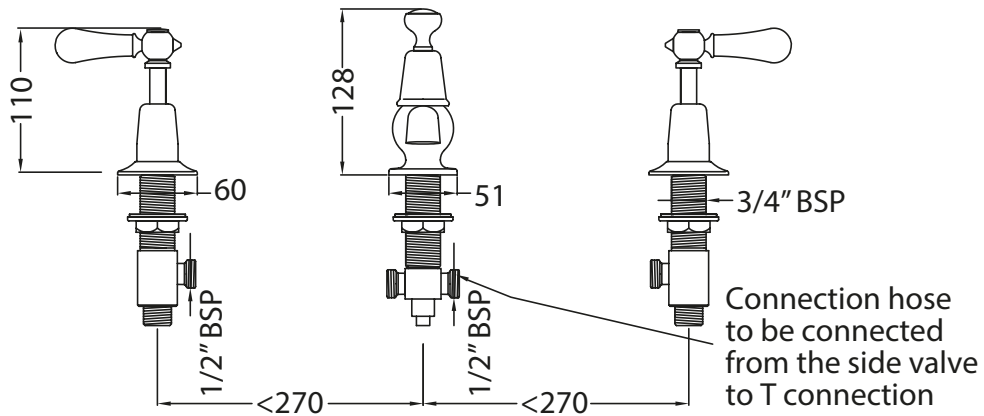

# Catchpole & Rye

Saracens Dairy,  
 Pluckley,  
 Kent. U.K.  
 TN27 0SA.  
 TEL: +44 (0)1233 840840  
 EMAIL: info@catchpoleandrye.com

Product Range:

Taps

Product Name:

The Solheim Three Hole Basin Tap

## DIMENSIONAL DATA SHEET DATE: AUGUST 2018

NOTES:  
 DIMENSIONS IN MILLIMETRES.  
 WHILST EVERY EFFORT IS MADE TO ENSURE THE ACCURACY OF THESE DATA SHEETS THEY ARE SUBJECT TO CHANGE WITHOUT NOTICE AS PART OF THE COMPANY'S PRODUCT DEVELOPMENT PROCESS.