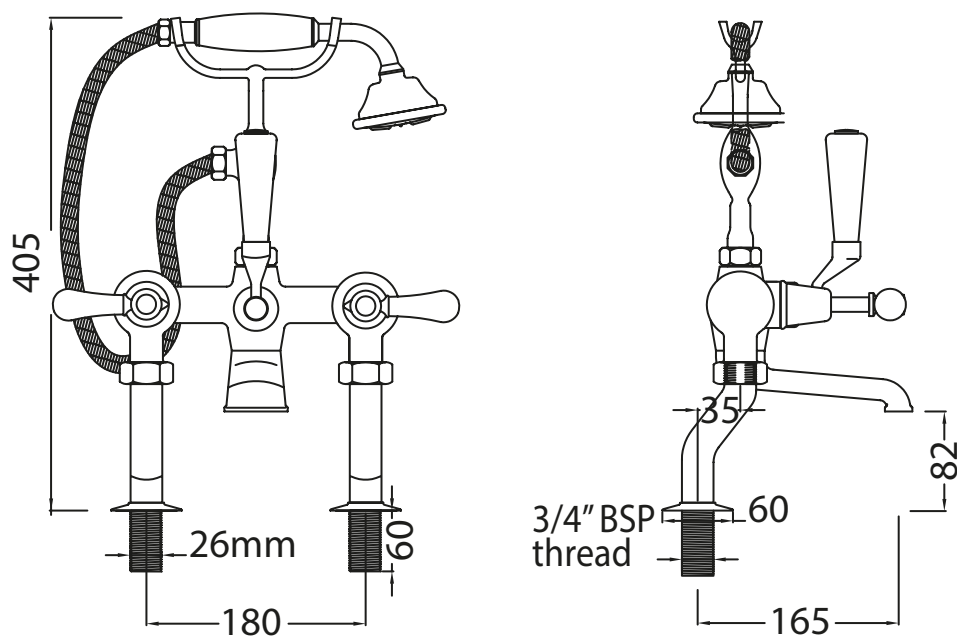

Catchpole & Rye

Saracens Dairy,
Pluckley,
Kent. U.K.
TN27 0SA.
TEL: +44 (0)1233 840840
EMAIL: info@catchpoleandrye.com

Product Range:

Taps

Product Name:

The Solheim Deck Mounted
Bath Shower Mixer

DIMENSIONAL DATA SHEET

DATE: AUGUST 2018

NOTES:

DIMENSIONS IN MILLIMETRES.

WHILST EVERY EFFORT IS MADE TO ENSURE THE ACCURACY OF THESE DATA SHEETS THEY ARE SUBJECT TO CHANGE WITHOUT NOTICE AS PART OF THE COMPANY'S PRODUCT DEVELOPMENT PROCESS.