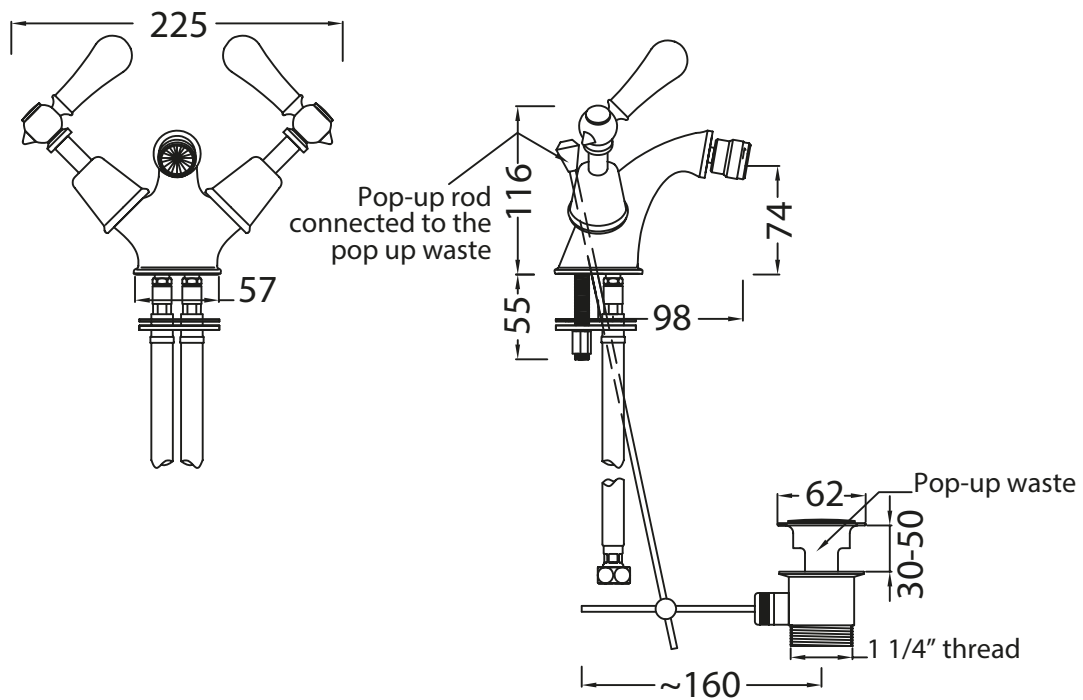

Catchpole & Rye

Saracens Dairy,
Pluckley,
Kent. U.K.
TN27 0SA.
TEL: +44 (0)1233 840840
EMAIL: info@catchpoleandrye.com

Product Range:

Taps

Product Name:

The Solheim Bidet Monobloc

DIMENSIONAL DATA SHEET
DATE: AUGUST 2018

NOTES:

DIMENSIONS IN MILLIMETRES.

WHILST EVERY EFFORT IS MADE TO ENSURE THE ACCURACY OF THESE DATA SHEETS THEY ARE SUBJECT TO CHANGE WITHOUT NOTICE AS PART OF THE COMPANY'S PRODUCT DEVELOPMENT PROCESS.