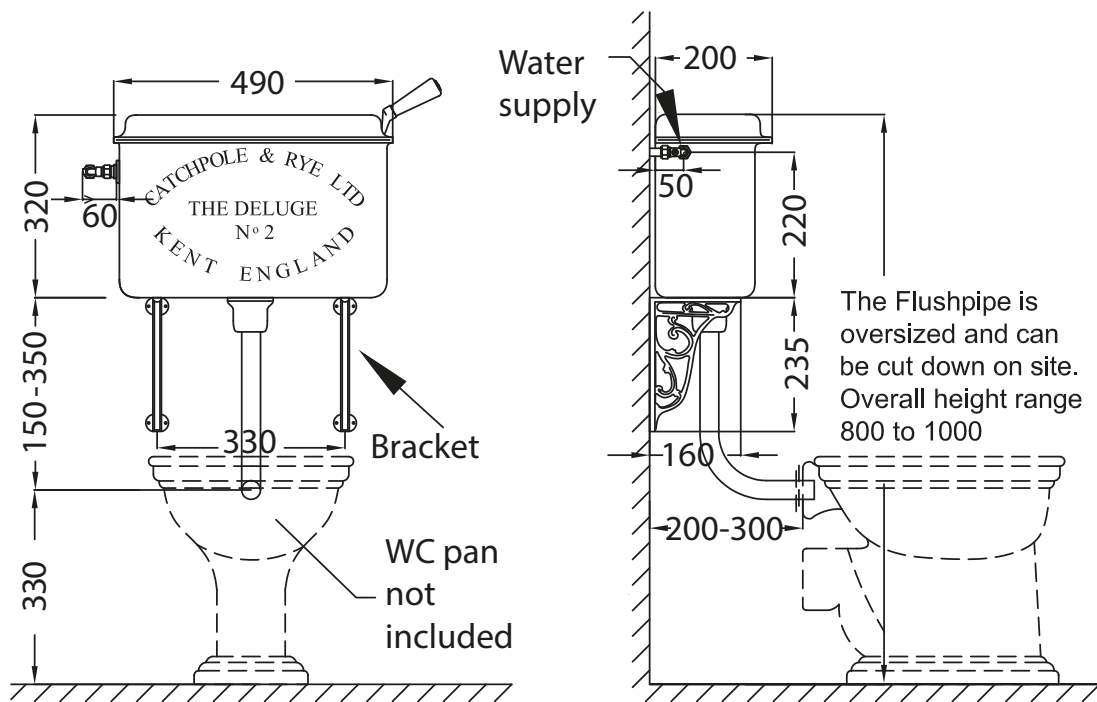

Catchpole & Rye

Saracens Dairy,
 Pluckley,
 Kent. U.K.
 TN27 0SA.
 TEL: +44 (0)1233 840840
 EMAIL: info@catchpoleandrye.com

Product Range:
 Lavatories & Cisterns

Product Name:
 The Low Level Metal W/C Ensemble

DIMENSIONAL DATA SHEET
 DATE: AUGUST 2018

NOTES:
 DIMENSIONS IN MILLIMETRES.
 WHILST EVERY EFFORT IS MADE TO ENSURE THE ACCURACY OF THESE DATA SHEETS THEY ARE SUBJECT TO CHANGE WITHOUT NOTICE AS PART OF THE COMPANY'S PRODUCT DEVELOPMENT PROCESS.