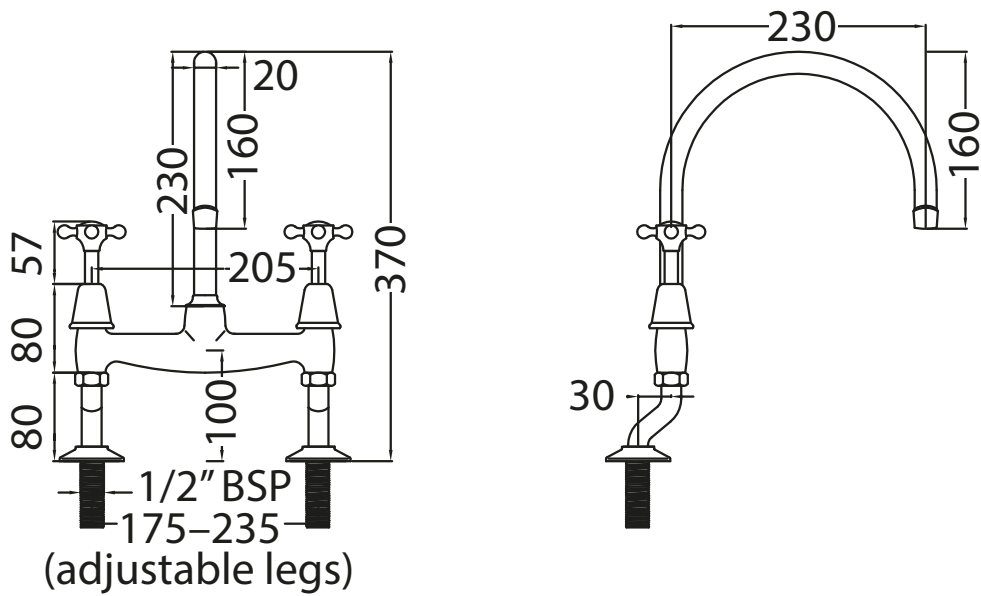

Catchpole & Rye

Saracens Dairy,
Pluckley,
Kent. U.K.
TN27 0SA.
TEL: +44 (0)1233 840840
EMAIL: info@catchpoleandrye.com

Product Range:

Taps

Product Name:

Kitchen Mixer Tap

DIMENSIONAL DATA SHEET
DATE: AUGUST 2018

NOTES:

DIMENSIONS IN MILLIMETRES.

WHILST EVERY EFFORT IS MADE TO ENSURE THE ACCURACY OF THESE DATA SHEETS THEY ARE SUBJECT TO CHANGE WITHOUT NOTICE AS PART OF THE COMPANY'S PRODUCT DEVELOPMENT PROCESS.