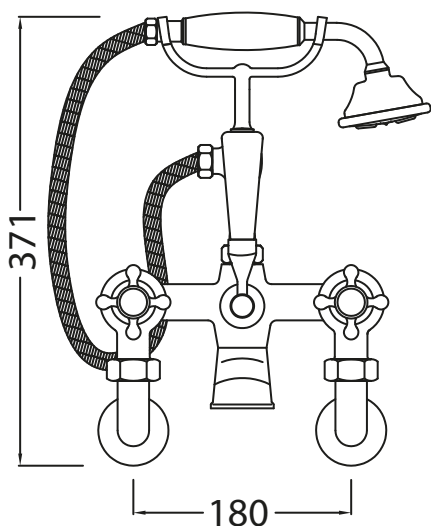

Catchpole & Rye

Saracens Dairy,
Pluckley,
Kent. U.K.
TN27 0SA.
TEL: +44 (0)1233 840840
EMAIL: info@catchpoleandrye.com

Product Range:

Taps

Product Name:

The English Wall Mounted
Bath Shower Mixer

DIMENSIONAL DATA SHEET

DATE: AUGUST 2018

NOTES:

DIMENSIONS IN MILLIMETRES.

WHILST EVERY EFFORT IS MADE TO ENSURE THE ACCURACY OF THESE DATA SHEETS THEY ARE SUBJECT TO CHANGE WITHOUT NOTICE AS PART OF THE COMPANY'S PRODUCT DEVELOPMENT PROCESS.