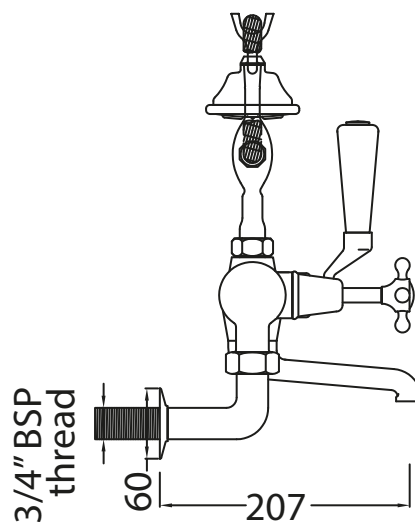

Catchpole & Rye

Saracens Dairy,
Pluckley,
Kent. U.K.
TN27 0SA.
TEL: +44 (0)1233 840840
EMAIL: info@catchpoleandrye.com

Product Range:

Taps

Product Name:

The English Wall Mounted
Bath Shower Mixer

DIMENSIONAL DATA SHEET

DATE: AUGUST 2018

NOTES:

DIMENSIONS IN MILLIMETRES.

WHILST EVERY EFFORT IS MADE TO ENSURE THE ACCURACY OF THESE DATA SHEETS THEY ARE SUBJECT TO CHANGE WITHOUT NOTICE AS PART OF THE COMPANY'S PRODUCT DEVELOPMENT PROCESS.