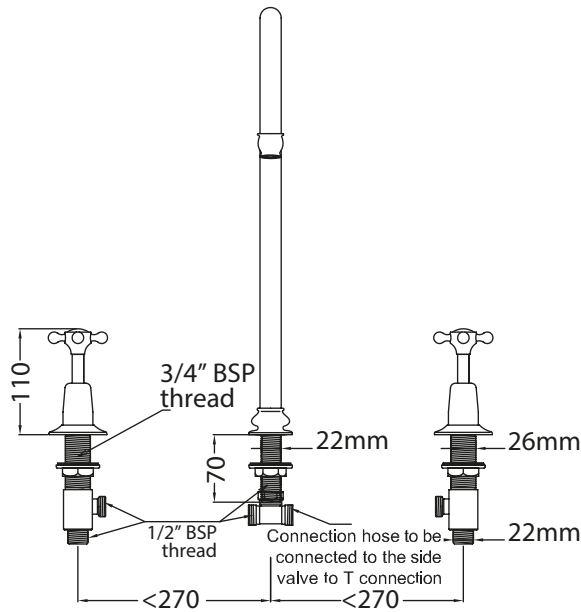

Catchpole & Rye

Saracens Dairy,
 Pluckley,
 Kent. U.K.
 TN27 0SA.
 TEL: +44 (0)1233 840840
 EMAIL: info@catchpoleandrye.com

Product Range:

Taps

Product Name:

The English Three Hole Basin Tap
 with Extended Swan Neck Spout

DIMENSIONAL DATA SHEET DATE: AUGUST 2018

NOTES:

DIMENSIONS IN MILLIMETRES.

WHILST EVERY EFFORT IS MADE TO ENSURE THE ACCURACY OF THESE DATA SHEETS THEY ARE SUBJECT TO CHANGE WITHOUT NOTICE AS PART OF THE COMPANY'S PRODUCT DEVELOPMENT PROCESS.