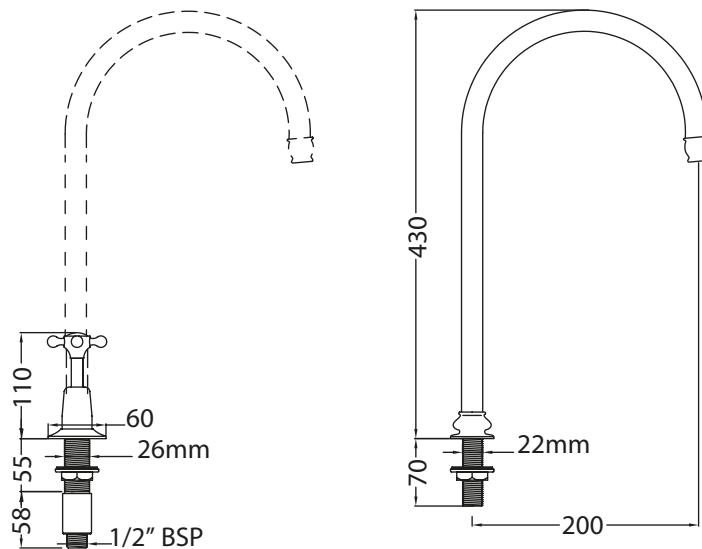

Catchpole & Rye

Saracens Dairy,
 Pluckley,
 Kent. U.K.
 TN27 0SA.
 TEL: +44 (0)1233 840840
 EMAIL: info@catchpoleandrye.com

Product Range:

Taps

Product Name:

The English Three Hole Basin Tap
 with Extended Swan Neck Spout

DIMENSIONAL DATA SHEET DATE: AUGUST 2018

NOTES:

DIMENSIONS IN MILLIMETRES.

WHILST EVERY EFFORT IS MADE TO ENSURE THE ACCURACY OF THESE DATA SHEETS THEY ARE SUBJECT TO CHANGE WITHOUT NOTICE AS PART OF THE COMPANY'S PRODUCT DEVELOPMENT PROCESS.