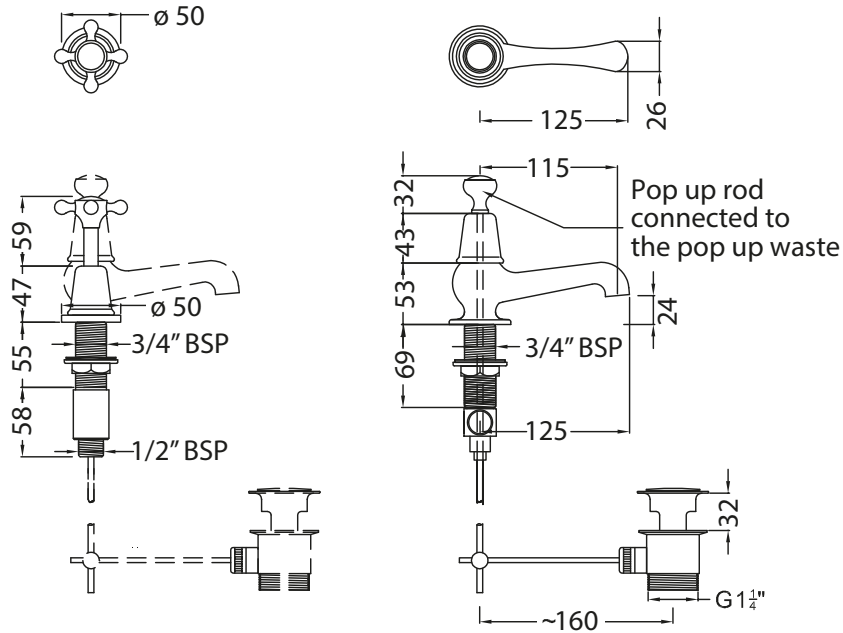

Catchpole & Rye

Saracens Dairy,
 Pluckley,
 Kent. U.K.
 TN27 0SA.
 TEL: +44 (0)1233 840840
 EMAIL: info@catchpoleandrye.com

Product Range:

Taps

Product Name:

The English Three Hole Basin Tap

DIMENSIONAL DATA SHEET
 DATE: AUGUST 2018

NOTES:

DIMENSIONS IN MILLIMETRES.

WHILST EVERY EFFORT IS MADE TO ENSURE THE ACCURACY OF THESE DATA SHEETS THEY ARE SUBJECT TO CHANGE WITHOUT NOTICE AS PART OF THE COMPANY'S PRODUCT DEVELOPMENT PROCESS.