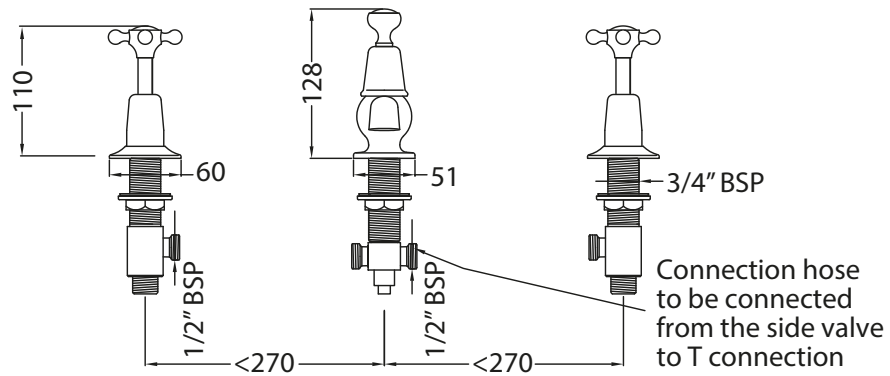

Catchpole & Rye

Saracens Dairy,
 Pluckley,
 Kent. U.K.
 TN27 0SA.
 TEL: +44 (0)1233 840840
 EMAIL: info@catchpoleandrye.com

Product Range:

Taps

Product Name:

The English Three Hole Basin Tap

DIMENSIONAL DATA SHEET
 DATE: AUGUST 2018

NOTES:

DIMENSIONS IN MILLIMETRES.

WHILST EVERY EFFORT IS MADE TO ENSURE THE ACCURACY OF THESE DATA SHEETS THEY ARE SUBJECT TO CHANGE WITHOUT NOTICE AS PART OF THE COMPANY'S PRODUCT DEVELOPMENT PROCESS.