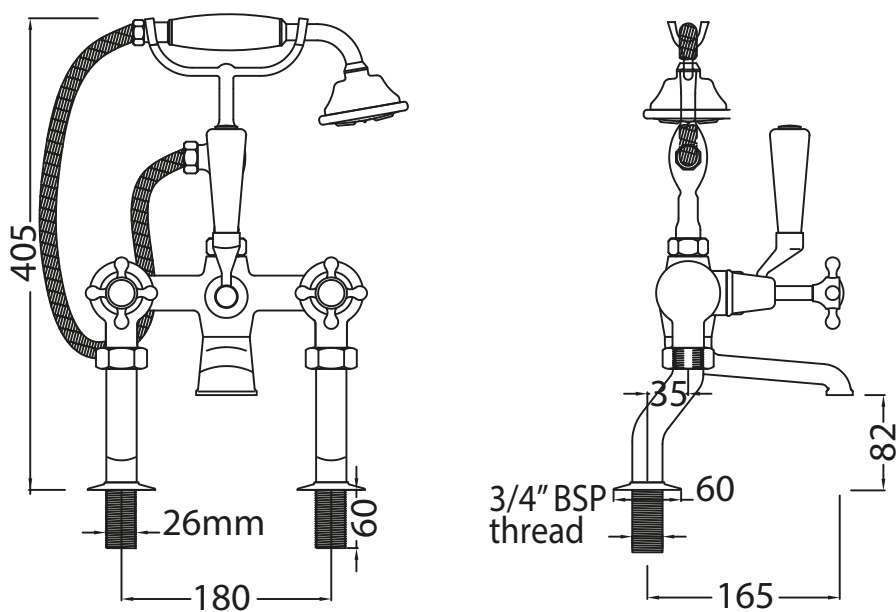

# Catchpole & Rye

Saracens Dairy,  
Pluckley,  
Kent. U.K.  
TN27 0SA.  
TEL: +44 (0)1233 840840  
EMAIL: info@catchpoleandrye.com

Product Range:

Taps

Product Name:

The English Deck Mounted  
Bath Shower Mixer

## DIMENSIONAL DATA SHEET

DATE: AUGUST 2018

### NOTES:

DIMENSIONS IN MILLIMETRES.

WHILST EVERY EFFORT IS MADE TO ENSURE THE ACCURACY OF THESE DATA SHEETS THEY ARE SUBJECT TO CHANGE WITHOUT NOTICE AS PART OF THE COMPANY'S PRODUCT DEVELOPMENT PROCESS.