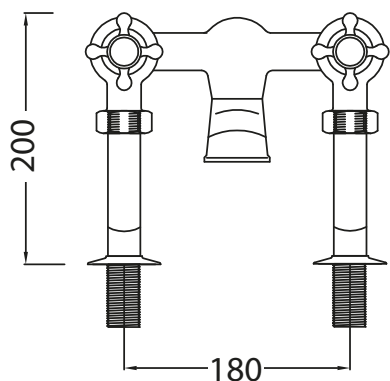

# Catchpole & Rye

Saracens Dairy,  
Pluckley,  
Kent. U.K.  
TN27 0SA.  
TEL: +44 (0)1233 840840  
EMAIL: info@catchpoleandrye.com

Product Range:

Taps

Product Name:

The English Deck Mounted Bath Filler

## DIMENSIONAL DATA SHEET

DATE: AUGUST 2018

### NOTES:

DIMENSIONS IN MILLIMETRES.

WHILST EVERY EFFORT IS MADE TO ENSURE THE ACCURACY OF THESE DATA SHEETS THEY ARE SUBJECT TO CHANGE WITHOUT NOTICE AS PART OF THE COMPANY'S PRODUCT DEVELOPMENT PROCESS.