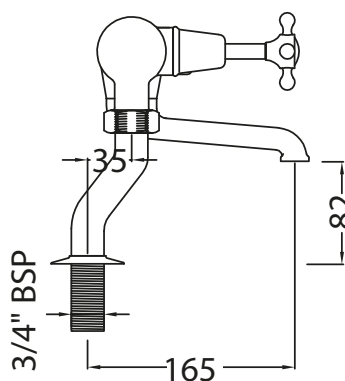

# Catchpole & Rye

Saracens Dairy,  
Pluckley,  
Kent. U.K.  
TN27 0SA.  
TEL: +44 (0)1233 840840  
EMAIL: info@catchpoleandrye.com

Product Range:

Taps

Product Name:

The English Deck Mounted Bath Filler

## DIMENSIONAL DATA SHEET

DATE: AUGUST 2018

### NOTES:

DIMENSIONS IN MILLIMETRES.

WHILST EVERY EFFORT IS MADE TO ENSURE THE ACCURACY OF THESE DATA SHEETS THEY ARE SUBJECT TO CHANGE WITHOUT NOTICE AS PART OF THE COMPANY'S PRODUCT DEVELOPMENT PROCESS.