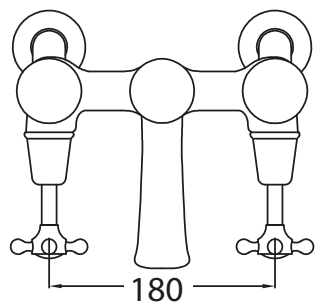

# Catchpole & Rye

Saracens Dairy,  
Pluckley,  
Kent. U.K.  
TN27 0SA.  
TEL: +44 (0)1233 840840  
EMAIL: info@catchpoleandrye.com

Product Range:

Taps

Product Name:

The English Deck Mounted Bath Filler

## DIMENSIONAL DATA SHEET

DATE: AUGUST 2018

### NOTES:

DIMENSIONS IN MILLIMETRES.

WHILST EVERY EFFORT IS MADE TO ENSURE THE ACCURACY OF THESE DATA SHEETS THEY ARE SUBJECT TO CHANGE WITHOUT NOTICE AS PART OF THE COMPANY'S PRODUCT DEVELOPMENT PROCESS.