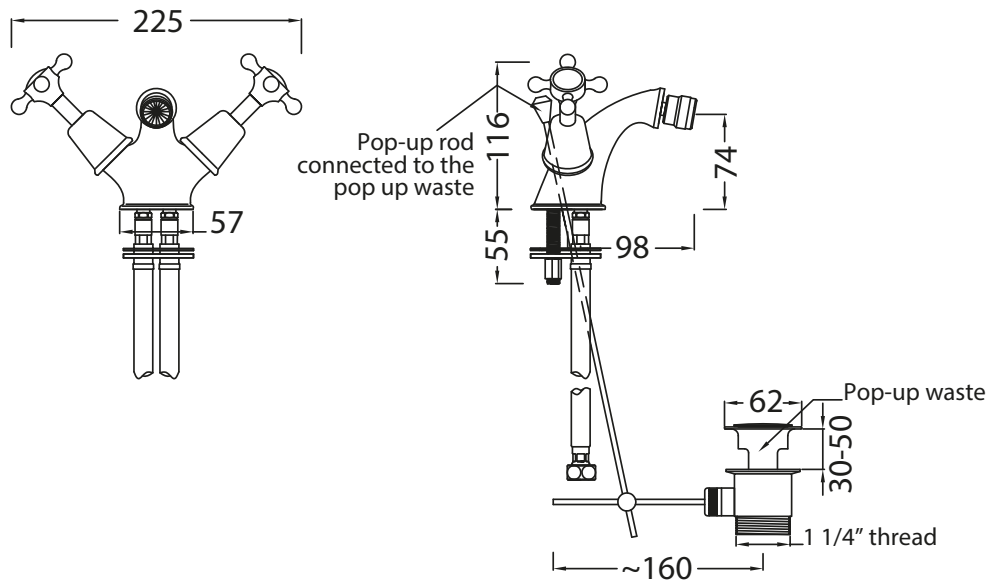

Catchpole & Rye

Saracens Dairy,
Pluckley,
Kent. U.K.
TN27 0SA.
TEL: +44 (0)1233 840840
EMAIL: info@catchpoleandrye.com

Product Range:

Taps

Product Name:

The English Bidet Monobloc

DIMENSIONAL DATA SHEET
DATE: AUGUST 2018

NOTES:

DIMENSIONS IN MILLIMETRES.

WHILST EVERY EFFORT IS MADE TO ENSURE THE ACCURACY OF THESE DATA SHEETS THEY ARE SUBJECT TO CHANGE WITHOUT NOTICE AS PART OF THE COMPANY'S PRODUCT DEVELOPMENT PROCESS.