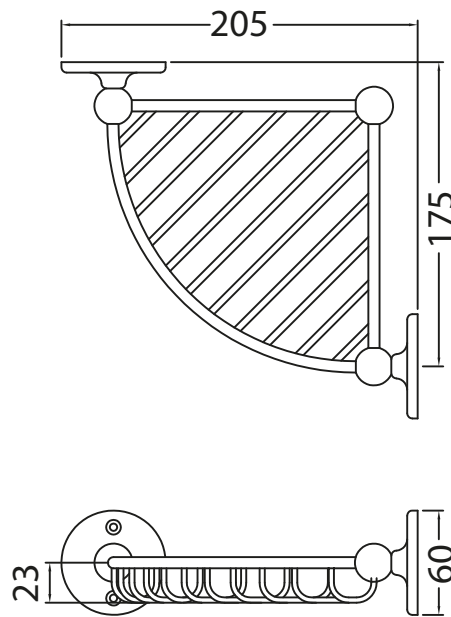

Catchpole & Rye

Saracens Dairy,
Pluckley,
Kent. U.K.
TN27 0SA.
TEL: +44 (0)1233 840840
EMAIL: info@catchpoleandrye.com

Product Range:
Accessories

Product Name:
The Empire Wire Corner Basket

DIMENSIONAL DATA SHEET
DATE: AUGUST 2018

NOTES:
DIMENSIONS IN MILLIMETRES.
WHILST EVERY EFFORT IS MADE TO ENSURE THE ACCURACY OF THESE DATA SHEETS THEY ARE SUBJECT TO CHANGE WITHOUT NOTICE AS PART OF THE COMPANY'S PRODUCT DEVELOPMENT PROCESS.