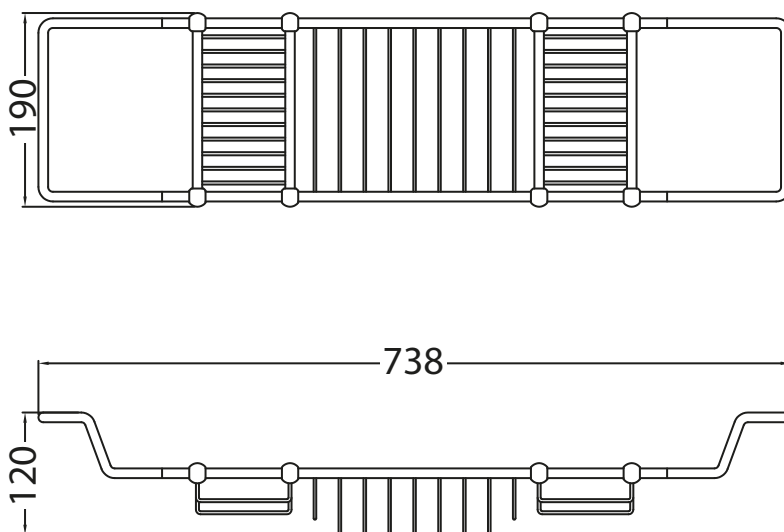

Catchpole & Rye

Saracens Dairy,
Pluckley,
Kent. U.K.
TN27 0SA.
TEL: +44 (0)1233 840840
EMAIL: info@catchpoleandrye.com

Product Range:
Accessories

Product Name:
The Empire Over Bath Rack

DIMENSIONAL DATA SHEET DATE: AUGUST 2018

NOTES:
DIMENSIONS IN MILLIMETRES.
WHILST EVERY EFFORT IS MADE TO ENSURE THE ACCURACY OF THESE DATA SHEETS THEY ARE SUBJECT TO CHANGE WITHOUT NOTICE AS PART OF THE COMPANY'S PRODUCT DEVELOPMENT PROCESS.