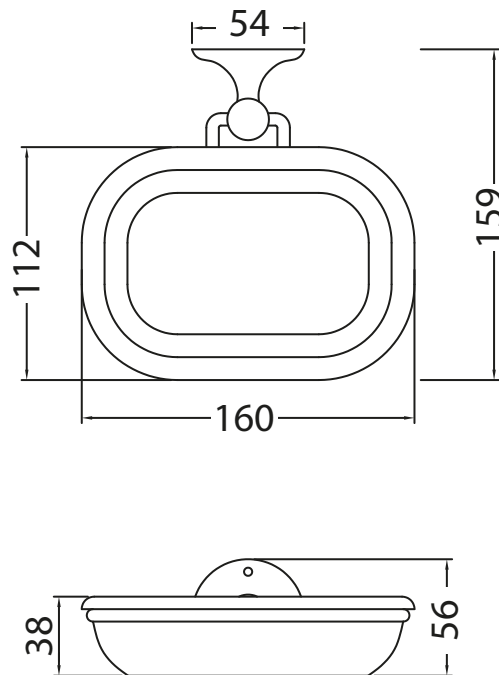

# Catchpole & Rye

Saracens Dairy,  
Pluckley,  
Kent. U.K.  
TN27 0SA.  
TEL: +44 (0)1233 840840  
EMAIL: info@catchpoleandrye.com

Product Range:  
Accessories

Product Name:  
The Empire China Soap Dish

## DIMENSIONAL DATA SHEET DATE: AUGUST 2018

NOTES:  
DIMENSIONS IN MILLIMETRES.  
WHILST EVERY EFFORT IS MADE TO ENSURE THE ACCURACY OF THESE DATA SHEETS THEY ARE SUBJECT TO CHANGE WITHOUT NOTICE AS PART OF THE COMPANY'S PRODUCT DEVELOPMENT PROCESS.