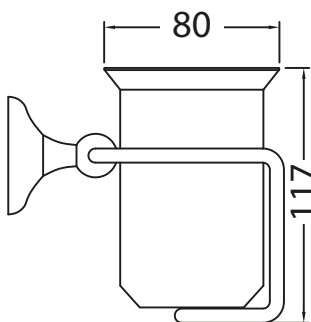

Catchpole & Rye

Saracens Dairy,
Pluckley,
Kent. U.K.
TN27 0SA.
TEL: +44 (0)1233 840840
EMAIL: info@catchpoleandrye.com

Product Range:
Accessories

Product Name:
The Empire China Cup and Holder

DIMENSIONAL DATA SHEET DATE: AUGUST 2018

NOTES:
DIMENSIONS IN MILLIMETRES.
WHILST EVERY EFFORT IS MADE TO ENSURE THE ACCURACY OF THESE DATA SHEETS THEY ARE SUBJECT TO CHANGE WITHOUT NOTICE AS PART OF THE COMPANY'S PRODUCT DEVELOPMENT PROCESS.