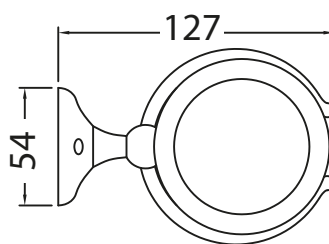

Catchpole & Rye

Saracens Dairy,
Pluckley,
Kent. U.K.
TN27 0SA.
TEL: +44 (0)1233 840840
EMAIL: info@catchpoleandrye.com

Product Range:
Accessories

Product Name:
The Empire China Cup and Holder

DIMENSIONAL DATA SHEET DATE: AUGUST 2018

NOTES:
DIMENSIONS IN MILLIMETRES.
WHILST EVERY EFFORT IS MADE TO ENSURE THE ACCURACY OF THESE DATA SHEETS THEY ARE SUBJECT TO CHANGE WITHOUT NOTICE AS PART OF THE COMPANY'S PRODUCT DEVELOPMENT PROCESS.