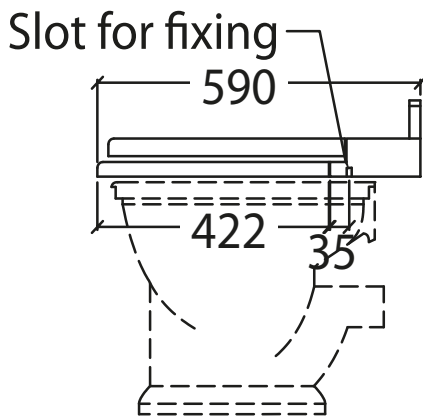

# Catchpole & Rye

Saracens Dairy,  
Pluckley,  
Kent. U.K.  
TN27 0SA.  
TEL: +44 (0)1233 840840  
EMAIL: info@catchpoleandrye.com

Product Range: Lavatories & Cisterns
Product Name: The Box Lavatory Seat

DIMENSIONAL DATA SHEET  
DATE: AUGUST 2018

NOTES:  
DIMENSIONS IN MILLIMETRES.  
WHILST EVERY EFFORT IS MADE TO ENSURE THE ACCURACY OF THESE DATA SHEETS THEY ARE SUBJECT TO CHANGE WITHOUT NOTICE AS PART OF THE COMPANY'S PRODUCT DEVELOPMENT PROCESS.