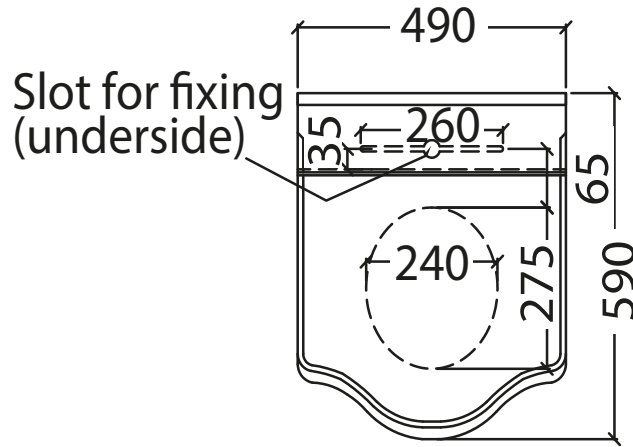

# Catchpole & Rye

Saracens Dairy,  
Pluckley,  
Kent. U.K.  
TN27 0SA.  
TEL: +44 (0)1233 840840  
EMAIL: info@catchpoleandrye.com

Product Range: Lavatories & Cisterns
Product Name: The Box Lavatory Seat

DIMENSIONAL DATA SHEET  
DATE: AUGUST 2018

NOTES:  
DIMENSIONS IN MILLIMETRES.  
WHILST EVERY EFFORT IS MADE TO ENSURE THE ACCURACY OF THESE DATA SHEETS THEY ARE SUBJECT TO CHANGE WITHOUT NOTICE AS PART OF THE COMPANY'S PRODUCT DEVELOPMENT PROCESS.