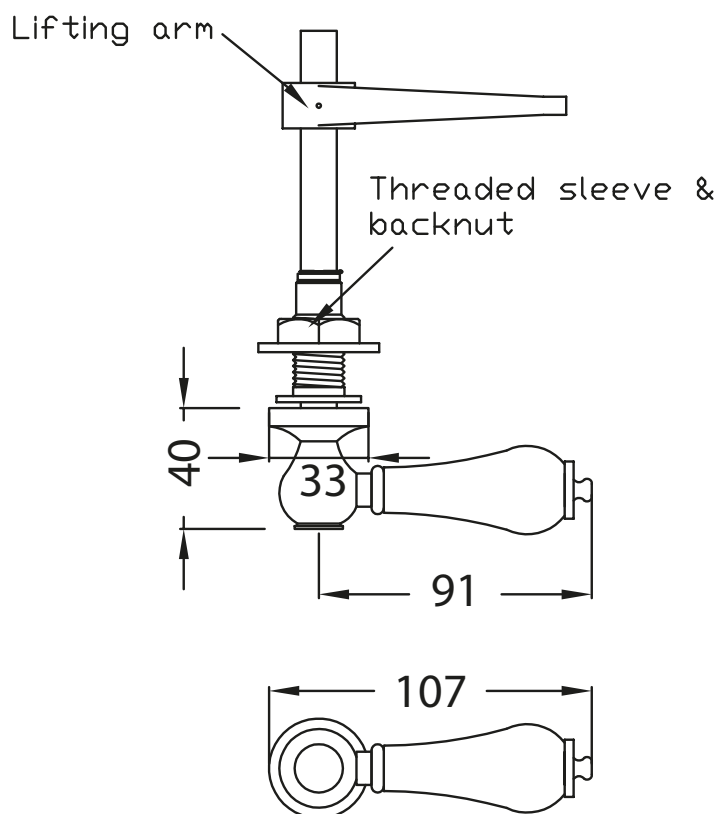

Catchpole & Rye

Saracens Dairy,
Pluckley,
Kent. U.K.
TN27 0SA.
TEL: +44 (0)1233 840840
EMAIL: info@catchpoleandrye.com

Product Range:

Fittings

Product Name:

Low Level Ceramic Cistern Lever

DIMENSIONAL DATA SHEET

DATE: AUGUST 2018

NOTES:

DIMENSIONS IN MILLIMETRES.

WHILST EVERY EFFORT IS MADE TO ENSURE THE ACCURACY OF THESE DATA SHEETS THEY ARE SUBJECT TO CHANGE WITHOUT NOTICE AS PART OF THE COMPANY'S PRODUCT DEVELOPMENT PROCESS.