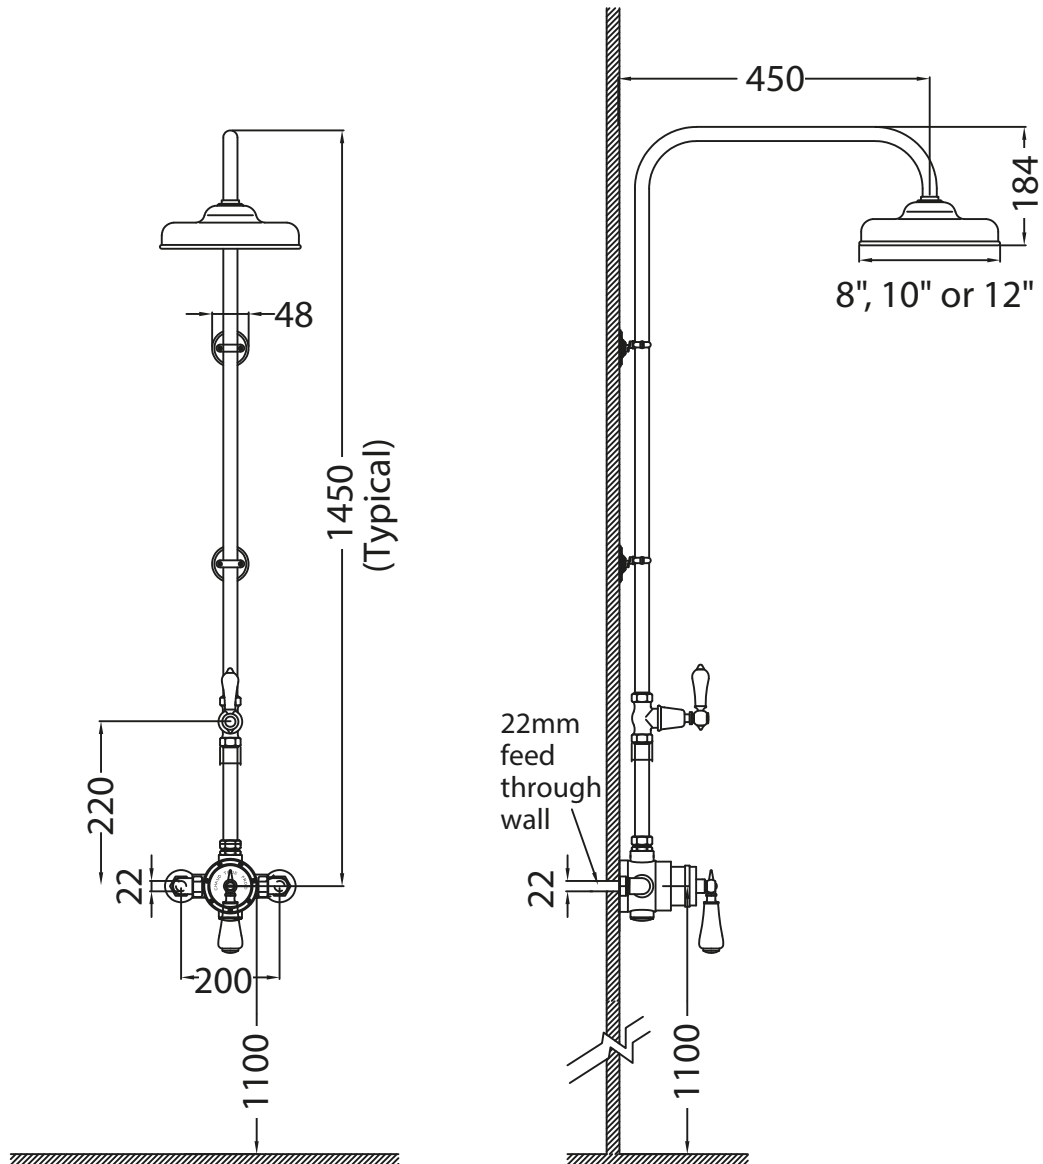

Catchpole & Rye

Saracens Dairy,
Pluckley,
Kent. U.K.
TN27 0SA.
TEL: +44 (0)1233 840840
EMAIL: info@catchpoleandrye.com

Product Range:

Shower

Product Name:

Le Thermo Exposed

DIMENSIONAL DATA SHEET DATE: AUGUST 2018

NOTES:

DIMENSIONS IN MILLIMETRES.

WHILST EVERY EFFORT IS MADE TO ENSURE THE ACCURACY OF THESE DATA SHEETS THEY ARE SUBJECT TO CHANGE WITHOUT NOTICE AS PART OF THE COMPANY'S PRODUCT DEVELOPMENT PROCESS.