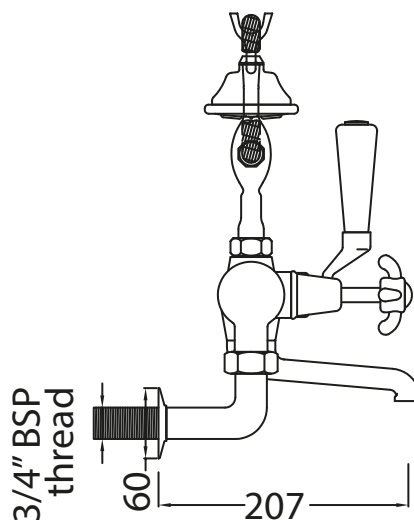

# Catchpole & Rye

Saracens Dairy,  
Pluckley,  
Kent. U.K.  
TN27 0SA.  
TEL: +44 (0)1233 840840  
EMAIL: info@catchpoleandrye.com

Product Range:

Taps

Product Name:

La Loire Wall Mounted Bath  
Shower Mixer

## DIMENSIONAL DATA SHEET

DATE: AUGUST 2018

### NOTES:

DIMENSIONS IN MILLIMETRES.

WHILST EVERY EFFORT IS MADE TO ENSURE THE ACCURACY OF THESE DATA SHEETS THEY ARE SUBJECT TO CHANGE WITHOUT NOTICE AS PART OF THE COMPANY'S PRODUCT DEVELOPMENT PROCESS.