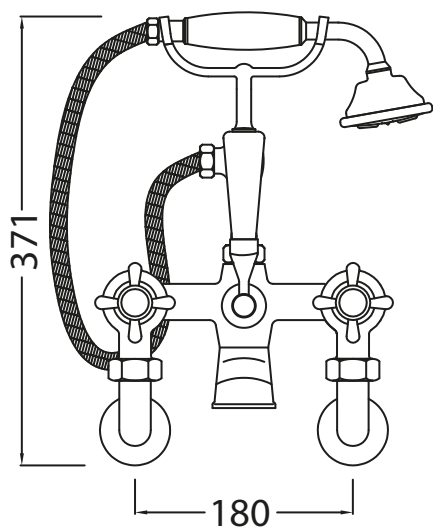

# Catchpole & Rye

Saracens Dairy,  
Pluckley,  
Kent. U.K.  
TN27 0SA.  
TEL: +44 (0)1233 840840  
EMAIL: info@catchpoleandrye.com

Product Range:

Taps

Product Name:

La Loire Wall Mounted Bath  
Shower Mixer

## DIMENSIONAL DATA SHEET

DATE: AUGUST 2018

### NOTES:

DIMENSIONS IN MILLIMETRES.

WHILST EVERY EFFORT IS MADE TO ENSURE THE ACCURACY OF THESE DATA SHEETS THEY ARE SUBJECT TO CHANGE WITHOUT NOTICE AS PART OF THE COMPANY'S PRODUCT DEVELOPMENT PROCESS.