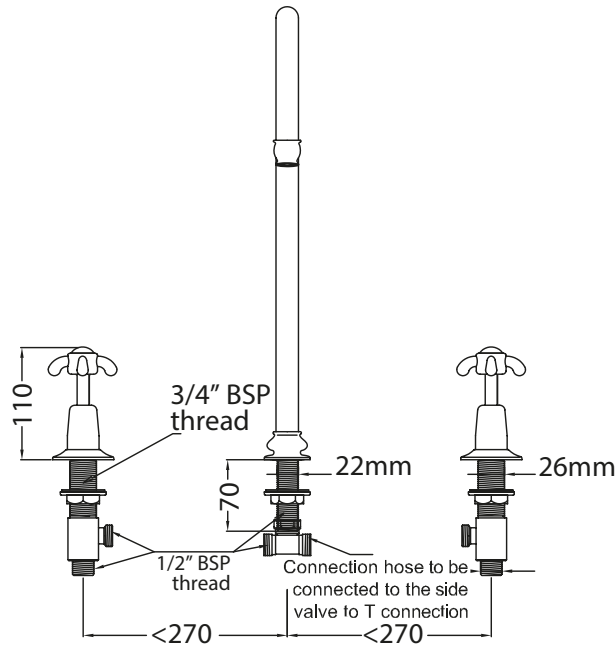

Catchpole & Rye

Saracens Dairy,
 Pluckley,
 Kent. U.K.
 TN27 0SA.
 TEL: +44 (0)1233 840840
 EMAIL: info@catchpoleandrye.com

Product Range:

Taps

Product Name:

La Loire Three Hole Basin Tap
 with Extended Swan Neck Spout

DIMENSIONAL DATA SHEET DATE: AUGUST 2018

NOTES:

DIMENSIONS IN MILLIMETRES.

WHILST EVERY EFFORT IS MADE TO ENSURE THE ACCURACY OF THESE DATA SHEETS THEY ARE SUBJECT TO CHANGE WITHOUT NOTICE AS PART OF THE COMPANY'S PRODUCT DEVELOPMENT PROCESS.