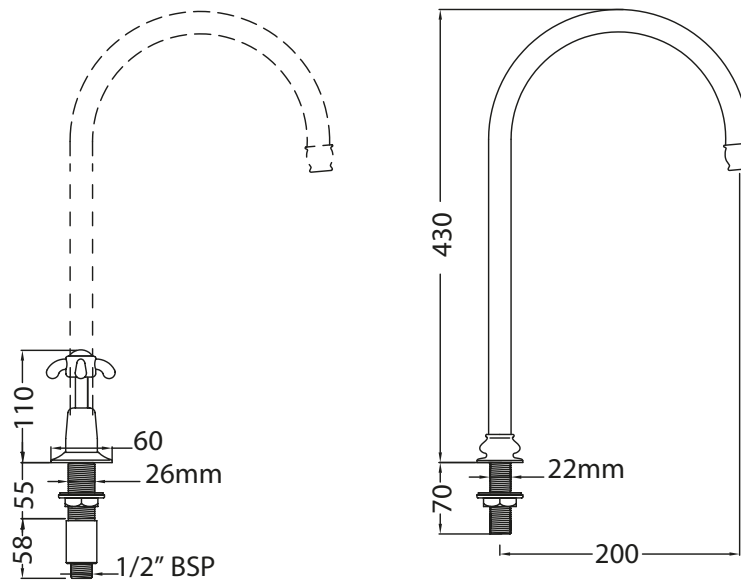

Catchpole & Rye

Saracens Dairy,
 Pluckley,
 Kent. U.K.
 TN27 0SA.
 TEL: +44 (0)1233 840840
 EMAIL: info@catchpoleandrye.com

Product Range:

Taps

Product Name:

La Loire Three Hole Basin Tap
 with Extended Swan Neck Spout

DIMENSIONAL DATA SHEET DATE: AUGUST 2018

NOTES:

DIMENSIONS IN MILLIMETRES.

WHILST EVERY EFFORT IS MADE TO ENSURE THE ACCURACY OF THESE DATA SHEETS THEY ARE SUBJECT TO CHANGE WITHOUT NOTICE AS PART OF THE COMPANY'S PRODUCT DEVELOPMENT PROCESS.