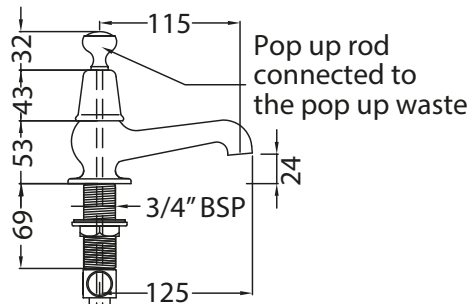

Catchpole & Rye

Saracens Dairy,
 Pluckley,
 Kent. U.K.
 TN27 0SA.
 TEL: +44 (0)1233 840840
 EMAIL: info@catchpoleandrye.com

Product Range:

Taps

Product Name:

La Loire Three Hole Basin Tap

DIMENSIONAL DATA SHEET DATE: AUGUST 2018

NOTES:

DIMENSIONS IN MILLIMETRES.

WHILST EVERY EFFORT IS MADE TO ENSURE THE ACCURACY OF THESE DATA SHEETS THEY ARE SUBJECT TO CHANGE WITHOUT NOTICE AS PART OF THE COMPANY'S PRODUCT DEVELOPMENT PROCESS.