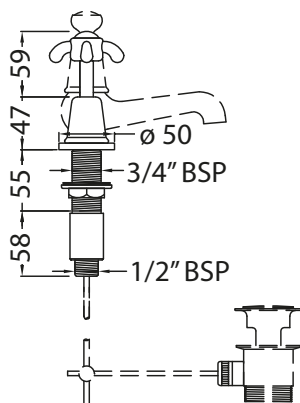

Catchpole & Rye

Saracens Dairy,
 Pluckley,
 Kent. U.K.
 TN27 0SA.
 TEL: +44 (0)1233 840840
 EMAIL: info@catchpoleandrye.com

Product Range:

Taps

Product Name:

La Loire Three Hole Basin Tap

DIMENSIONAL DATA SHEET DATE: AUGUST 2018

NOTES:

DIMENSIONS IN MILLIMETRES.

WHILST EVERY EFFORT IS MADE TO ENSURE THE ACCURACY OF THESE DATA SHEETS THEY ARE SUBJECT TO CHANGE WITHOUT NOTICE AS PART OF THE COMPANY'S PRODUCT DEVELOPMENT PROCESS.