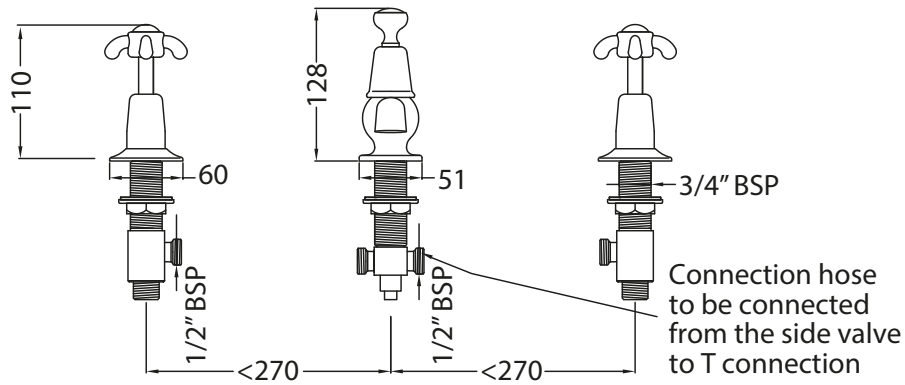

Catchpole & Rye

Saracens Dairy,
 Pluckley,
 Kent. U.K.
 TN27 0SA.
 TEL: +44 (0)1233 840840
 EMAIL: info@catchpoleandrye.com

Product Range:

Taps

Product Name:

La Loire Three Hole Basin Tap

DIMENSIONAL DATA SHEET DATE: AUGUST 2018

NOTES:

DIMENSIONS IN MILLIMETRES.

WHILST EVERY EFFORT IS MADE TO ENSURE THE ACCURACY OF THESE DATA SHEETS THEY ARE SUBJECT TO CHANGE WITHOUT NOTICE AS PART OF THE COMPANY'S PRODUCT DEVELOPMENT PROCESS.