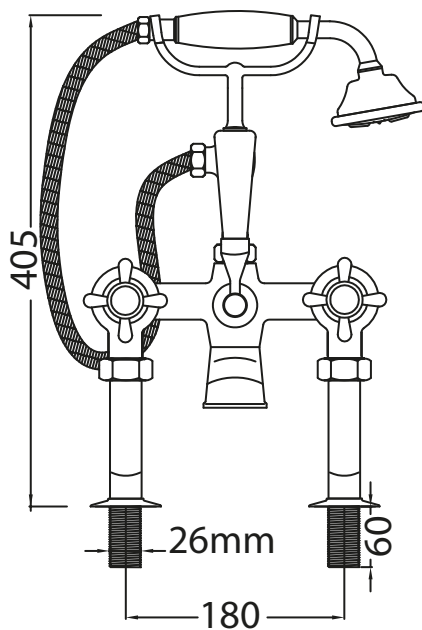

Catchpole & Rye

Saracens Dairy,
Pluckley,
Kent. U.K.
TN27 0SA.
TEL: +44 (0)1233 840840
EMAIL: info@catchpoleandrye.com

Product Range:

Taps

Product Name:

La Loire Deck Mounted Bath
Shower Mixer

DIMENSIONAL DATA SHEET

DATE: AUGUST 2018

NOTES:

DIMENSIONS IN MILLIMETRES.

WHILST EVERY EFFORT IS MADE TO ENSURE THE ACCURACY OF THESE DATA SHEETS THEY ARE SUBJECT TO CHANGE WITHOUT NOTICE AS PART OF THE COMPANY'S PRODUCT DEVELOPMENT PROCESS.