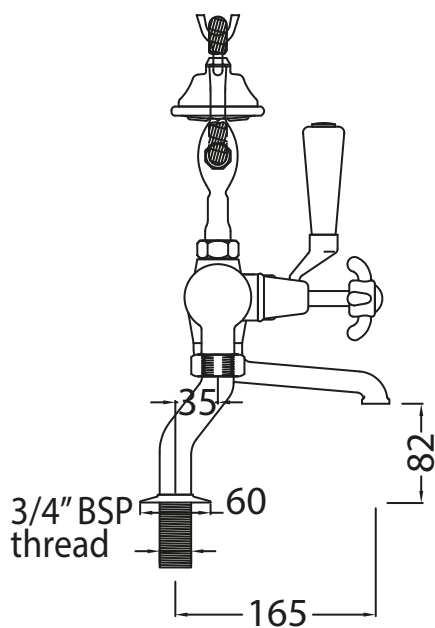

Catchpole & Rye

Saracens Dairy,
Pluckley,
Kent. U.K.
TN27 0SA.
TEL: +44 (0)1233 840840
EMAIL: info@catchpoleandrye.com

Product Range:

Taps

Product Name:

La Loire Deck Mounted Bath
Shower Mixer

DIMENSIONAL DATA SHEET

DATE: AUGUST 2018

NOTES:

DIMENSIONS IN MILLIMETRES.

WHILST EVERY EFFORT IS MADE TO ENSURE THE ACCURACY OF THESE DATA SHEETS THEY ARE SUBJECT TO CHANGE WITHOUT NOTICE AS PART OF THE COMPANY'S PRODUCT DEVELOPMENT PROCESS.